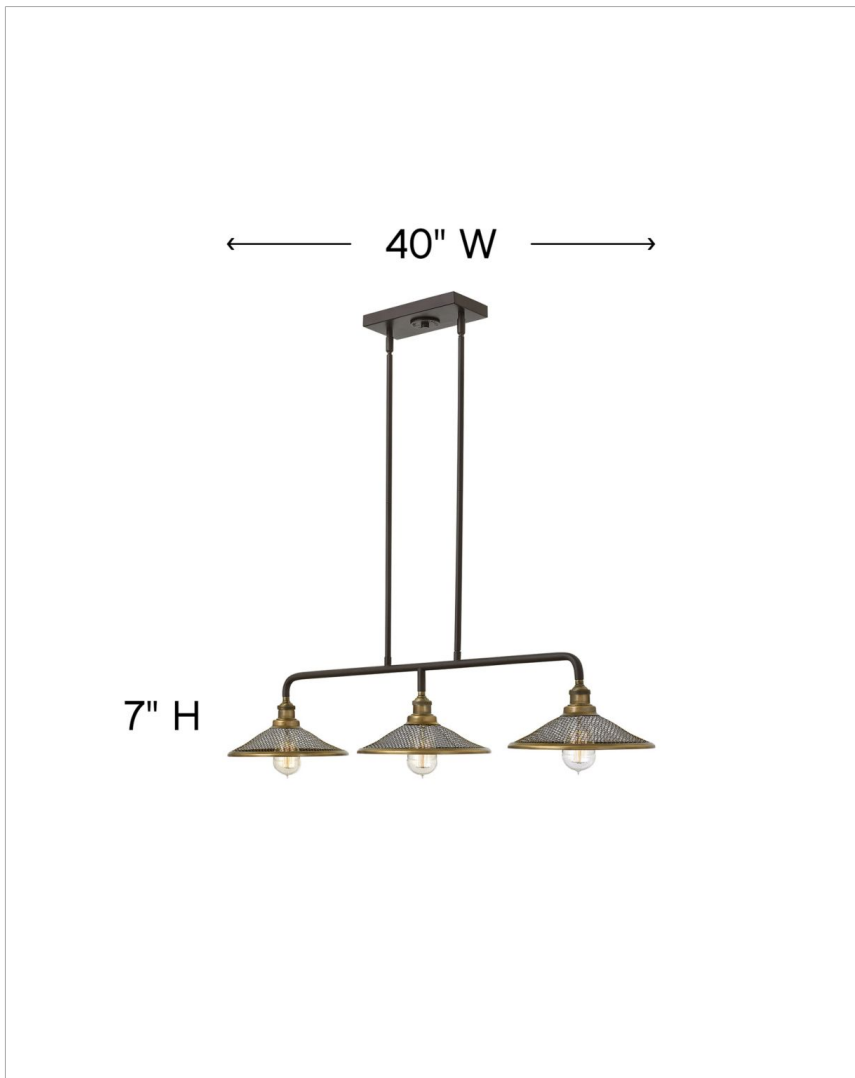

RIGBY

4364KZ

THREE LIGHT LINEAR

Rigby is inspired by the Americana barn light reborn as a chic interior retro classic. Features such as cast socket covers, mesh shades, canopy detail and two-tone finish options combine the best in both vintage and industrial design elements.

DETAILS	
FINISH:	Buckeye Bronze
MATERIAL:	Steel

DIMENSIONS	
WIDTH:	40"
HEIGHT:	7"
DEPTH:	10"
WEIGHT:	7.7 lbs.

LIGHT SOURCE	
LIGHT SOURCE:	Socket
WATTAGE:	3-60w Med.
VOLTAGE:	120v

MOUNTING	
CANOPY:	4.75"W x 9"L
LEAD WIRE:	120"
MAX HEIGHT:	39.3"

SHIPPING	
CARTON LENGTH:	34.3"
CARTON WIDTH:	6.5"
CARTON HEIGHT:	12"
CARTON WEIGHT:	9.9 lbs.

PRODUCT DETAILS:

- This fixture includes multiple down stems in various lengths to customize the installation height, including one 6" stem and two 12" stems.
- Suitable for use in dry (indoor) locations as defined by NEC and CEC. Meets United States UL Underwriters Laboratories & CSA Canadian Standards Association Product Safety Standards
- Ideal for vintage filament bulbs (not included)
- 15 year finish warranty
- Lifetime warranty on electrical wiring and components
- Angular lines, a bold finish, simple shape and sturdy details merge for a robust but pared down industrial design
- Bold and robust dark bronze finish