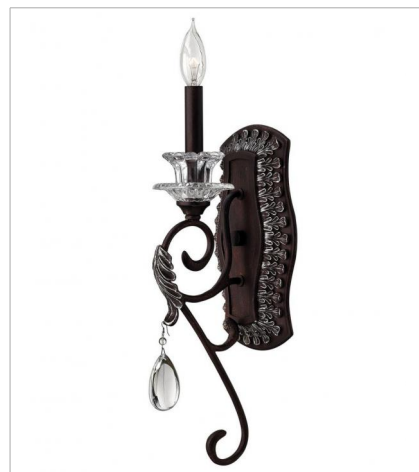

MARCELLINA

Marcellina's grand style features beautiful, silver-highlighted cast leaf detailing, crystal bobeches, crystal ball finials and a large solid crystal center gazing ball. The Golden Bronze finish and optional damask silk shades add to the collection's luxurious sophistication.

FINISH: Golden Bronze
SHADE: Optional Shade 4401OW

4404GR
MEDIUM SINGLE TIER
39" W, 42" H
Socket
8-60w Cand.

4405GR
SMALL SINGLE TIER
25" W, 28" H
Socket
5-60w Cand.

4400GR
SINGLE LIGHT SCONCE
6.5" W, 19" H
Socket
1-60w Cand.