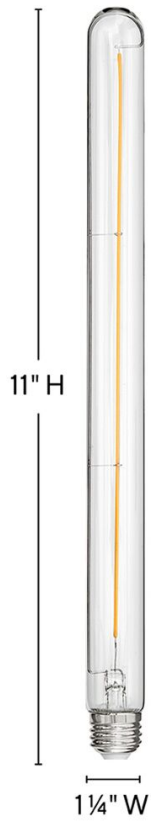

LUMIGLO BULB

E26T1042411CL-4

LED BULB 4 PACK

To create superior, softer light that sets the scene in any indoor or outdoor setting, Hinkley's Lumiglo™ LED bulbs feature unique filament technology designed to cast a warm ambient glow. Dimmable functionality provides full control over brightness, allowing you to craft an atmosphere that perfectly accentuates your space.

| DETAILS | |
|-----------|------------------------------|
| FINISH: | Accessories |
| DIMMABLE: | YES - CL TYPE DIMMER (SSL7A) |

| DIMENSIONS | |
|------------|------|
| WIDTH: | 1.3" |
| HEIGHT: | 11" |
| WEIGHT: | 1lb |

| LIGHT SOURCE | |
|---------------|---------------|
| LIGHT SOURCE: | Socketed |
| WATTAGE: | 4-4w Med. LED |
| VOLTAGE: | 120v |

| SHIPPING | |
|----------------|----|
| CARTON LENGTH: | 12 |
| CARTON WIDTH: | 12 |
| CARTON HEIGHT: | 12 |
| CARTON WEIGHT: | 2 |