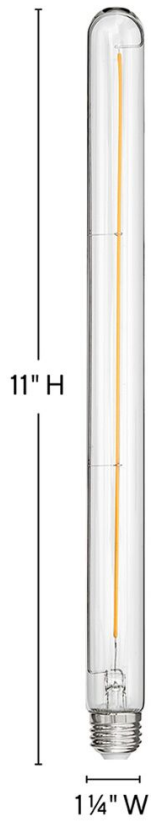

# LUMIGLO BULB

**E26T1042411CL-24**

LED BULB 24 PACK

DETAILS	
FINISH:	Accessories
DIMMABLE:	YES - CL TYPE DIMMER (SSL7A)

DIMENSIONS	
WIDTH:	1.3"
HEIGHT:	11"
WEIGHT:	6lb

LIGHT SOURCE	
LIGHT SOURCE:	Socketed
WATTAGE:	24-4w Med. LED
VOLTAGE:	120v

SHIPPING	
CARTON LENGTH:	12
CARTON WIDTH:	12
CARTON HEIGHT:	12
CARTON WEIGHT:	2