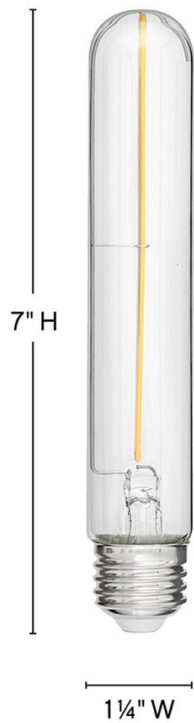

LUMIGLO BULB

E26T102247CL-4

LED BULB 4 PACK

To create superior, softer light that sets the scene in any indoor or outdoor setting, Hinkley's Lumiglo™ LED bulbs feature unique filament technology designed to cast a warm ambient glow. Dimmable functionality provides full control over brightness, allowing you to craft an atmosphere that perfectly accentuates your space.

DETAILS	
FINISH:	Accessories
DIMMABLE:	YES - CL TYPE DIMMER (SSL7A)

DIMENSIONS	
WIDTH:	1.3"
HEIGHT:	7"
WEIGHT:	20lb

LIGHT SOURCE	
LIGHT SOURCE:	Socketed
WATTAGE:	4-2w Med. LED
VOLTAGE:	120v

SHIPPING	
CARTON LENGTH:	8
CARTON WIDTH:	3.3
CARTON HEIGHT:	3.3
CARTON WEIGHT:	2