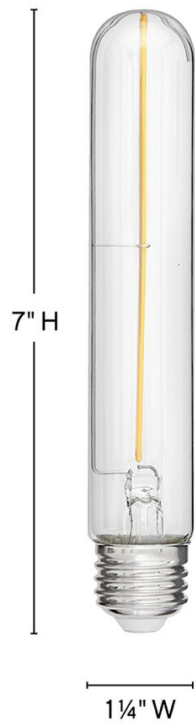

## E26T102247CL-24

### LED BULB 24 PACK

To create superior, softer light that sets the scene in any indoor or outdoor setting, Hinkley's Lumiglo™ LED bulbs feature unique filament technology designed to cast a warm ambient glow. Dimmable functionality provides full control over brightness, allowing you to craft an atmosphere that perfectly accentuates your space.

DETAILS	
FINISH:	Accessories
DIMMABLE:	YES - CL TYPE DIMMER (SSL7A)

DIMENSIONS	
WIDTH:	1.3"
HEIGHT:	7"
WEIGHT:	2lb

LIGHT SOURCE	
LIGHT SOURCE:	Socketed
WATTAGE:	24-2w Med. LED
VOLTAGE:	120v

SHIPPING	
CARTON LENGTH:	6.9
CARTON WIDTH:	6.8
CARTON HEIGHT:	8.6
CARTON WEIGHT:	2