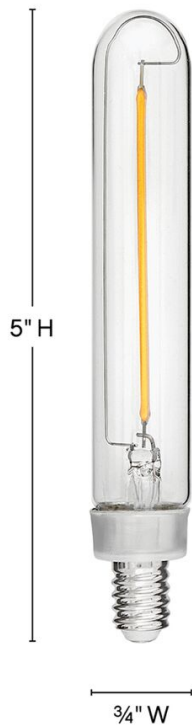

LUMIGLO BULB

E12T62245CL-6

LED BULB 6 PACK

To create superior, softer light that sets the scene in any indoor or outdoor setting, Hinkley's Lumiglo™ LED bulbs feature unique filament technology designed to cast a warm ambient glow. Dimmable functionality provides full control over brightness, allowing you to craft an atmosphere that perfectly accentuates your space.

DETAILS	
FINISH:	Accessories
DIMMABLE:	YES - CL TYPE DIMMER (SSL7A)

DIMENSIONS	
HEIGHT:	5"

LIGHT SOURCE	
LIGHT SOURCE:	Socketed
WATTAGE:	6-2w Cand. LED
VOLTAGE:	120v

SHIPPING	
CARTON LENGTH:	6
CARTON WIDTH:	10
CARTON HEIGHT:	6
CARTON WEIGHT:	2