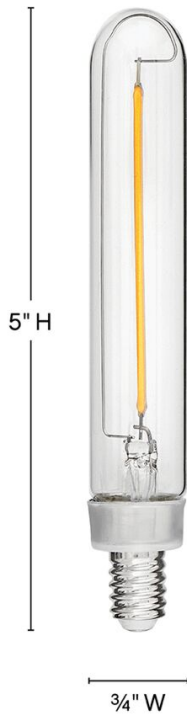

LUMIGLO BULB

E12T62245CL-24

LED BULB 24 PACK

To create superior, softer light that sets the scene in any indoor or outdoor setting, Hinkley's Lumiglo™ LED bulbs feature unique filament technology designed to cast a warm ambient glow. Dimmable functionality provides full control over brightness, allowing you to craft an atmosphere that perfectly accentuates your space.

DETAILS	
FINISH:	Accessories
DIMMABLE:	YES - CL TYPE DIMMER (SSL7A)

DIMENSIONS	
HEIGHT:	5"
WEIGHT:	1.4lb

LIGHT SOURCE	
LIGHT SOURCE:	Socketed
WATTAGE:	24-2w Cand. LED
VOLTAGE:	120v

SHIPPING	
CARTON LENGTH:	6
CARTON WIDTH:	10
CARTON HEIGHT:	6
CARTON WEIGHT:	2