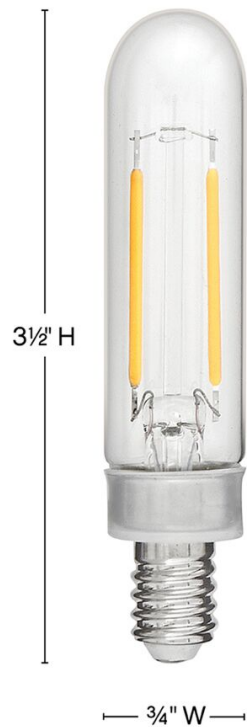

# LUMIGLO BULB

## E12T62243CL-6

| DETAILS   |                              |
|-----------|------------------------------|
| FINISH:   | Accessories                  |
| DIMMABLE: | YES - CL TYPE DIMMER (SSL7A) |

| DIMENSIONS |      |
|------------|------|
| HEIGHT:    | 3.5" |

| LIGHT SOURCE  |                |
|---------------|----------------|
| LIGHT SOURCE: | Socketed       |
| WATTAGE:      | 6-2w Cand. LED |
| VOLTAGE:      | 120v           |

| SHIPPING       |    |
|----------------|----|
| CARTON LENGTH: | 6  |
| CARTON WIDTH:  | 10 |
| CARTON HEIGHT: | 6  |
| CARTON WEIGHT: | 2  |