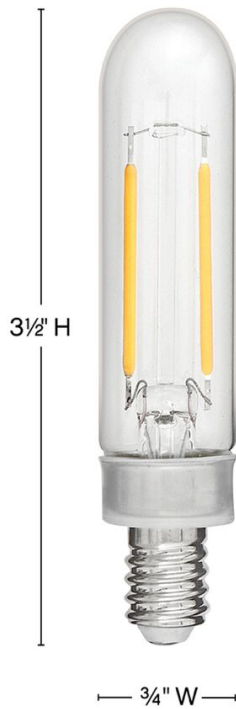

LUMIGLO BULB

E12T62243CL-24

LED BULB 24 PACK

To create superior, softer light that sets the scene in any indoor or outdoor setting, Hinkley's Lumiglo™ LED bulbs feature unique filament technology designed to cast a warm ambient glow. Dimmable functionality provides full control over brightness, allowing you to craft an atmosphere that perfectly accentuates your space.

DETAILS	
FINISH:	Accessories
DIMMABLE:	YES - CL TYPE DIMMER (SSL7A)

DIMENSIONS	
HEIGHT:	3.5"
WEIGHT:	1.4lb

LIGHT SOURCE	
LIGHT SOURCE:	Socketed
WATTAGE:	24-2w Cand. LED
VOLTAGE:	120v

SHIPPING	
CARTON LENGTH:	6
CARTON WIDTH:	10
CARTON HEIGHT:	6
CARTON WEIGHT:	2