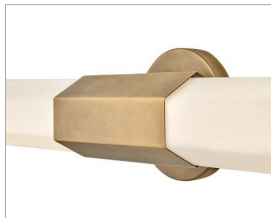

FACET

51154HB

EXTRA LARGE LED VANITY

View the many sides of Facet. Interesting angles combine with bold metal features to create an edgy and contemporary profile that is unpretentious yet unforgettable. Hexagonaleted opal glass is showcased by Heritage Brass or Black Oxide finishes.

DETAILS	
FINISH:	Heritage Brass
MATERIAL:	Steel
GLASS:	Etched Opal
DIMMABLE:	YES - CL TYPE DIMMER (SSL7A)

DIMENSIONS	
WIDTH:	5"
HEIGHT:	40"
WEIGHT:	4.8lb
BACK PLATE:	5" Dia.
EXTENSION:	4"
TOP TO OUTLET:	20"

LIGHT SOURCE	
LIGHT SOURCE:	Integrated LED
WATTAGE:	48w LED *Included
VOLTAGE:	120v

SHIPPING	
CARTON LENGTH:	42.5
CARTON WIDTH:	8
CARTON HEIGHT:	10
CARTON WEIGHT:	7.2

PRODUCT DETAILS:

- Fixture can be mounted horizontally.
- Suitable for use in damp locations as defined by NEC and CEC. Meets United States UL Underwriters Laboratories & CSA Canadian Standards Association Product Safety Standards.
- LED components carry a 5-year limited warranty
- Bold silhouette with dramatic details creates a modern statement
- Fixture can be mounted vertically
- ADA compliant