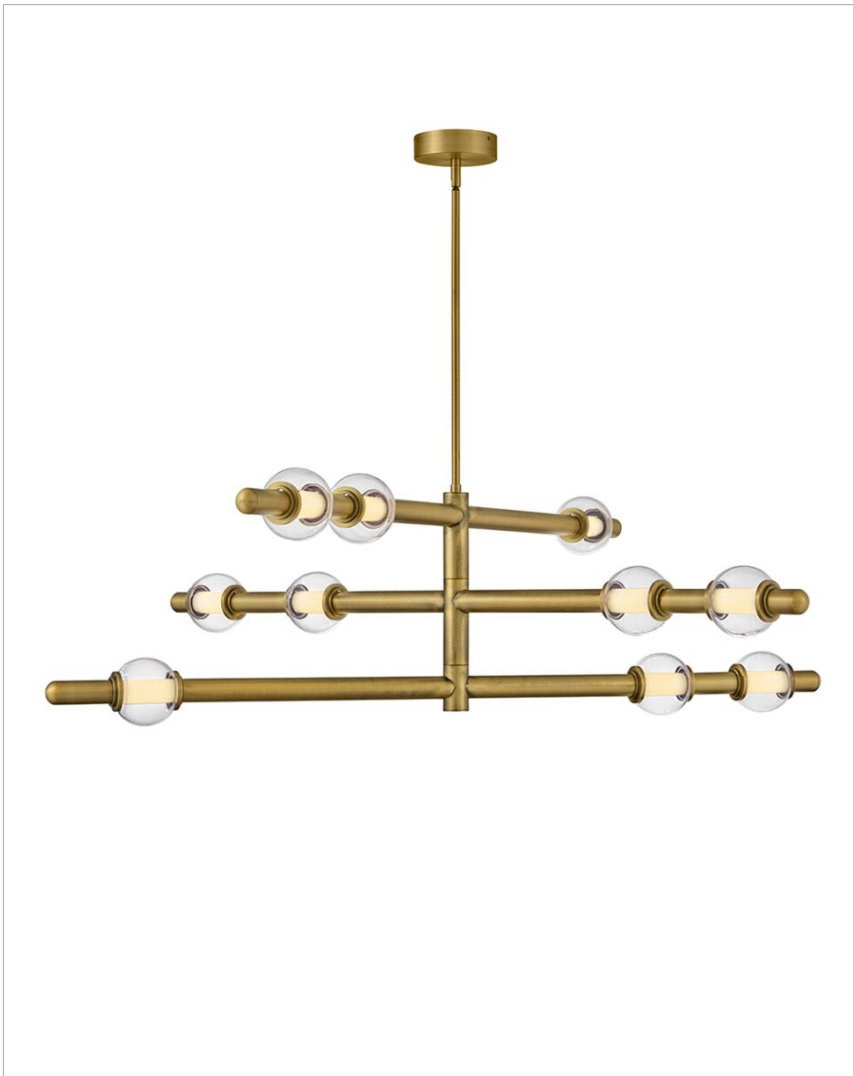

SAXON

48336LCB

LARGE CHANDELIER

Boasting an iconic modern silhouette, Saxon showcases clear glass globs surrounding dimmable LED lamps on articulating mobile-style metal rods. Complete your living space with warm, functional light complemented by a Lacquered Brass finish.

DETAILS	
FINISH:	Lacquered Brass
MATERIAL:	Steel
GLASS:	Clear
SLOPE DEGREE:	90
DIMMABLE:	YES - UNIVERSAL DIMMING

DIMENSIONS	
WIDTH:	50"
HEIGHT:	14.3"
WEIGHT:	16.7lb

LIGHT SOURCE	
LIGHT SOURCE:	Integrated LED
WATTAGE:	50w LED *Included
VOLTAGE:	120v

MOUNTING	
CANOPY:	5.25" Dia.
LEAD WIRE:	1 X 120"
MAX HEIGHT:	47.3

SHIPPING	
CARTON LENGTH:	54.5
CARTON WIDTH:	18.3
CARTON HEIGHT:	9
CARTON WEIGHT:	22.6

PRODUCT DETAILS:

- Suitable for use in dry (indoor) locations as defined by NEC and CEC. Meets United States UL Underwriters Laboratories & CSA Canadian Standards Association Product Safety Standards.
- This fixture includes multiple down stems in various lengths to customize the installation height of the fixture, including one 6" stem and two 12" stems
- This item may be hung on a sloped ceiling
- LED components carry a 5-year limited warranty
- Bold silhouette with dramatic details creates a modern statement