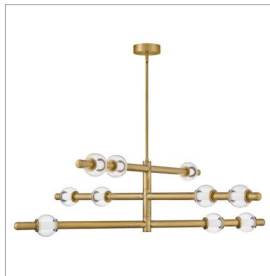

SAXON

48336LCB

LARGE CHANDELIER

Boasting an iconic modern silhouette, Saxon showcases clear glass globs surrounding dimmable LED lamps on articulating mobile-style metal rods. Complete your living space with warm, functional light complemented by a Lacquered Brass finish.

DETAILS	
FINISH:	Lacquered Brass
MATERIAL:	Steel
GLASS:	Clear
SLOPE DEGREE:	90
DIMMABLE:	YES - UNIVERSAL DIMMING

DIMENSIONS	
WIDTH:	50"
HEIGHT:	14.3"
WEIGHT:	16.7lb

LIGHT SOURCE	
LIGHT SOURCE:	Integrated LED
WATTAGE:	50w LED *Included
VOLTAGE:	120v

MOUNTING	
CANOPY:	5.25" Dia.
LEAD WIRE:	1 X 120"
MAX HEIGHT:	47.3

SHIPPING	
CARTON LENGTH:	54.5
CARTON WIDTH:	18.3
CARTON HEIGHT:	9
CARTON WEIGHT:	22.6

PRODUCT DETAILS:

- Suitable for use in dry (indoor) locations as defined by NEC and CEC. Meets United States UL Underwriters Laboratories & CSA Canadian Standards Association Product Safety Standards.
- This fixture includes multiple down stems in various lengths to customize the installation height of the fixture, including one 6" stem and two 12" stems
- This item may be hung on a sloped ceiling
- LED components carry a 5-year limited warranty
- Bold silhouette with dramatic details creates a modern statement