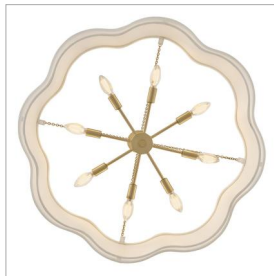

GWEN

47735LCB

MEDIUM DRUM CHANDELIER

Splendidly soft, Gwen's shapely scalloped shade complements inviting light with elegant layers of off-white linen suspended from delicate chains and minimal metal stems. A Black or Lacquered Brass finish provides a versatile complement to any interior style.

DETAILS	
FINISH:	Lacquered Brass
MATERIAL:	Steel
SHADE:	Off-White Linen
SLOPE DEGREE:	90
DIMMABLE:	YES - WITH DIMMABLE LAMP (NOT INCLUDED)

DIMENSIONS	
WIDTH:	32"
HEIGHT:	27.8"
WEIGHT:	9.9lb

LIGHT SOURCE	
LIGHT SOURCE:	Socketed
WATTAGE:	8-5w Cand. LED, 60w Equiv.
VOLTAGE:	120v

MOUNTING	
CANOPY:	5.25" Dia.
LEAD WIRE:	1 X 120"
MAX HEIGHT:	60

SHIPPING	
CARTON LENGTH:	32
CARTON WIDTH:	32
CARTON HEIGHT:	10.5
CARTON WEIGHT:	20.2

PRODUCT DETAILS:

- Suitable for use in dry (indoor) locations as defined by NEC and CEC. Meets United States UL Underwriters Laboratories & CSA Canadian Standards Association Product Safety Standards.
- This fixture includes multiple down stems in various lengths to customize the installation height of the fixture, including one 6" stem and two 12" stems
- This item may be hung on a sloped ceiling
- Merging the best of traditional and modern elements with a sophisticated and streamlined look

HINKLEY

HINKLEY
33000 Pin Oak Parkway
Avon Lake, OH 44012

PHONE: (440) 653-5500
Toll Free: 1 (800) 446-5539

hinkley.com