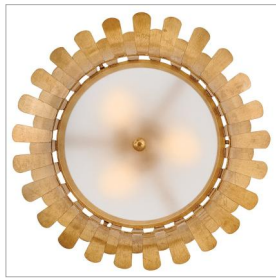

REINA

47693DA

MEDIUM SEMI-FLUSH MOUNT

Remarkably dramatic, Reina's repeating flared fronds surround its central drum and etched white glass diffuser, making a refined yet striking statement within any space. A Distressed Brass finish creates a classic look while the white Textured Plaster finish provides a more modern feel.

DETAILS

FINISH:	Distressed Brass
MATERIAL:	Steel
GLASS:	Etched White
DIMMABLE:	YES - WITH DIMMABLE LAMP (NOT INCLUDED)

DIMENSIONS

WIDTH:	20"
HEIGHT:	13.8"
WEIGHT:	11.4lb

LIGHT SOURCE

LIGHT SOURCE:	Socketed
WATTAGE:	3-5w Cand. LED, 60w Equiv.
VOLTAGE:	120v

MOUNTING

CANOPY:	5.25" Dia.

SHIPPING

CARTON LENGTH:	22.8
CARTON WIDTH:	22.8
CARTON HEIGHT:	11
CARTON WEIGHT:	16

PRODUCT DETAILS:

- Suitable for use in dry (indoor) locations as defined by NEC and CEC. Meets United States UL Underwriters Laboratories & CSA Canadian Standards Association Product Safety Standards.
- Classic, elegant lines and timeless details enhance a traditional space

HINKLEY

HINKLEY
33000 Pin Oak Parkway
Avon Lake, OH 44012

PHONE: (440) 653-5500
Toll Free: 1 (800) 446-5539

hinkley.com