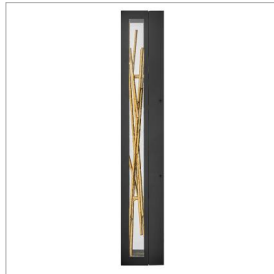

STYX

28955BK

LARGE WALL MOUNT LANTERN

The breathtaking design of Styx fuses rich glamour with modern styling for an enthralling and dynamic silhouette with unexpected elements. An integrated LED open frame is fully dimmable, composed of clean angles in a chic Black finish. The frame illuminates textured metal branches in Gilded Gold, mingling organic and contemporary elements.

DETAILS	
FINISH:	Black
MATERIAL:	Aluminum Faceplate
GLASS:	Clear
DIMMABLE:	YES - CL TYPE DIMMER (SSL7A)

DIMENSIONS	
WIDTH:	6"
HEIGHT:	24"
WEIGHT:	8.8lb
BACK PLATE:	6"W X 24"H
EXTENSION:	4"
TOP TO OUTLET:	2-21"

LIGHT SOURCE	
LIGHT SOURCE:	Integrated LED
WATTAGE:	21w LED *Included
VOLTAGE:	120v

SHIPPING	
CARTON LENGTH:	9.5
CARTON WIDTH:	7.5
CARTON HEIGHT:	28
CARTON WEIGHT:	10.4

PRODUCT DETAILS:

- LED components carry a 5-year limited warranty
- Suitable for use in wet (outdoor direct rain) locations as defined by NEC and CEC. Meets United States UL Underwriters Laboratories & CSA Canadian Standards Association Product Safety Standards
- Fixture can be mounted vertically
- 2-year finish warranty
- ADA compliant
- Bold lines and a clean, minimalist style complement contemporary architecture
- This product uses recyclable or limited packaging materials to help reduce waste.
- Adjustable mounting hardware. Top to outlet range 8" to 16"