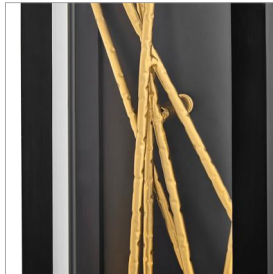

STYX

28955BK

LARGE WALL MOUNT LANTERN

The breathtaking design of Styx fuses rich glamour with modern styling for an enthralling and dynamic silhouette with unexpected elements. An integrated LED open frame is fully dimmable, composed of clean angles in a chic Black finish. The frame illuminates textured metal branches in Gilded Gold, mingling organic and contemporary elements.

DETAILS	
FINISH:	Black
MATERIAL:	Aluminum Faceplate
GLASS:	Clear
DIMMABLE:	YES - CL TYPE DIMMER (SSL7A)

DIMENSIONS	
WIDTH:	6"
HEIGHT:	24"
WEIGHT:	8.8lb
BACK PLATE:	6"W X 24"H
EXTENSION:	4"
TOP TO OUTLET:	2-21"

LIGHT SOURCE	
LIGHT SOURCE:	Integrated LED
WATTAGE:	21w LED *Included
VOLTAGE:	120v

SHIPPING	
CARTON LENGTH:	9.5
CARTON WIDTH:	7.5
CARTON HEIGHT:	28
CARTON WEIGHT:	10.4

PRODUCT DETAILS:

- LED components carry a 5-year limited warranty
- Suitable for use in wet (outdoor direct rain) locations as defined by NEC and CEC. Meets United States UL Underwriters Laboratories & CSA Canadian Standards Association Product Safety Standards
- Fixture can be mounted vertically
- 2-year finish warranty
- ADA compliant
- Bold lines and a clean, minimalist style complement contemporary architecture
- This product uses recyclable or limited packaging materials to help reduce waste.
- Adjustable mounting hardware. Top to outlet range 8" to 16"