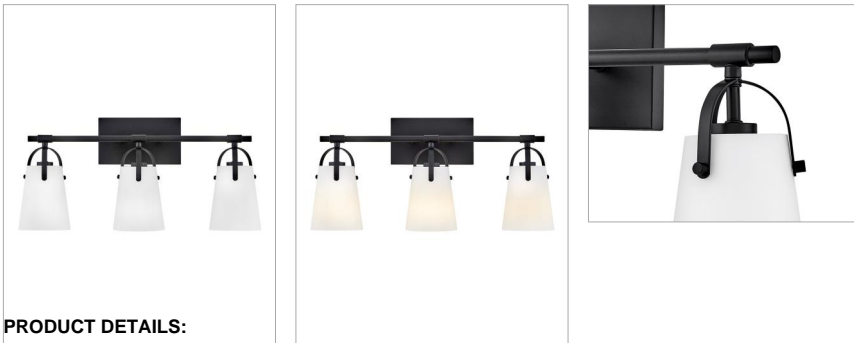

FOSTER

5133BK-OP

MEDIUM THREE LIGHT VANITY

Clean and airy, Foster breathes composed simplicity into any bath space. Softly tapered glass shades suspended from arched handle prongs create a sophisticated transitional silhouette, enhanced by practical yet stylized details.

DETAILS	
FINISH:	Black
MATERIAL:	Steel
GLASS:	Etched Opal

DIMENSIONS	
WIDTH:	22.8"
HEIGHT:	10.8"
WEIGHT:	4.4lb
BACK PLATE:	8"W X 4.5"H
EXTENSION:	6.5"
TOP TO OUTLET:	2.25"

LIGHT SOURCE	
LIGHT SOURCE:	Socketed
WATTAGE:	3-14w Med. LED, 100w Equiv.
VOLTAGE:	120v

SHIPPING	
CARTON LENGTH:	23.5
CARTON WIDTH:	7.5
CARTON HEIGHT:	13.3
CARTON WEIGHT:	6.2

PRODUCT DETAILS:

- Mounting hardware is hidden on the back plate to ensure a clean silhouette
- Fixture can be mounted either up or down
- Suitable for use in damp locations as defined by NEC and CEC. Meets United States UL Underwriters Laboratories & CSA Canadian Standards Association Product Safety Standards.
- Merging the best of traditional and modern elements with a sophisticated and streamlined look