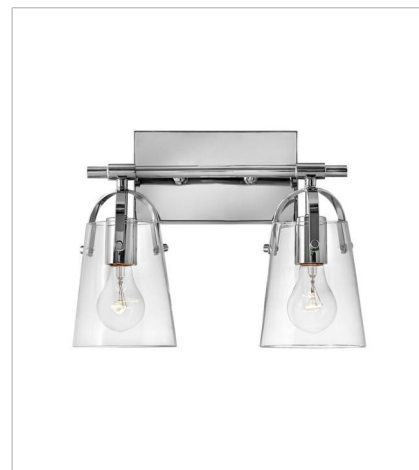

# FOSTER

Clean and airy, Foster breathes composed simplicity into any bath space. Its softly tapered glass shade, suspended from arched handle prongs, creates a sophisticated transitional silhouette, enhanced by practical yet stylized details.

**FINISH:** Chrome  
**GLASS:** Clear, Etched Opal

**5130CM**  
SINGLE LIGHT VANITY  
5" W, 10" H  
Socketed  
1-14w Med. LED, 100w Equiv.

**5130CM-OP**  
MEDIUM SCONCE  
5" W, 10" H  
Socketed  
1-14w Med. LED, 100w Equiv.

**FINISH:** Chrome  
**GLASS:** Clear, Etched Opal

**5134CM**

FOUR LIGHT VANITY

31.8" W, 10.8" H

Socketed

4-14w Med. LED, 100w Equiv.