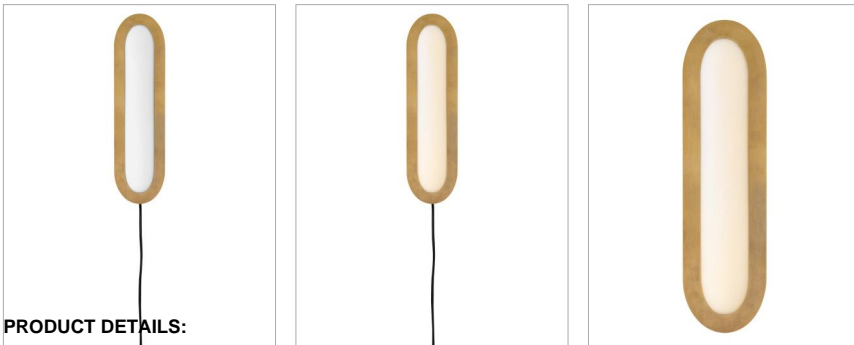

EMME

55163HB

LARGE LED VANITY

Beautifully retro, Emme showcases a midcentury-inspired elliptical design. Etched opal glass surrounded by a robust, oversized frame creates a vintage feel and soft, warm illumination. Versatile sconce silhouettes feature concealed on/off switches and removable cords to complement any bathroom, kitchen, or living space.

DETAILS	
FINISH:	Heritage Brass
MATERIAL:	Steel
GLASS:	Etched Opal

DIMENSIONS	
WIDTH:	6"
HEIGHT:	22"
WEIGHT:	6.9lb
BACK PLATE:	5"W X 21"H
EXTENSION:	3"
TOP TO OUTLET:	11"

LIGHT SOURCE	
LIGHT SOURCE:	Integrated LED
LED NAME:	EB24W30K922
VOLTAGE:	120v
LUMENS:	1860
INCANDESCENT EQUIVALENCY:	2 x 75w

SHIPPING	
CARTON LENGTH:	24.5
CARTON WIDTH:	8.5
CARTON HEIGHT:	7.5
CARTON WEIGHT:	8.1

PRODUCT DETAILS:

- Mounting hardware is hidden on the back plate to ensure a clean silhouette
- Fixture can be mounted vertically
- Fixture can be mounted horizontally.
- Suitable for use in damp locations as defined by NEC and CEC. Meets United States UL Underwriters Laboratories & CSA Canadian Standards Association Product Safety Standards.
- ADA compliant
- Features On/Off switch
- This fixture can be hardwired or mounted with an included 96" plug-in cord.
- LED components carry a 5-year limited warranty