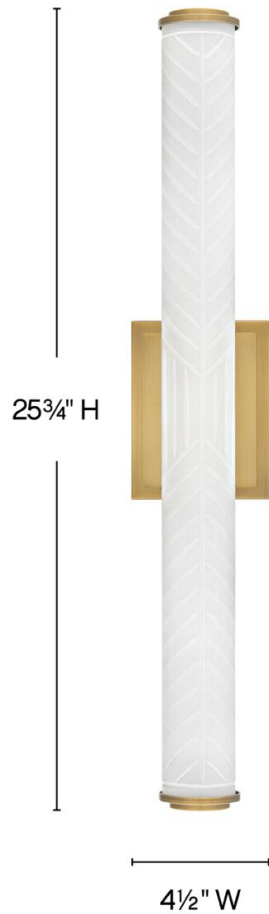

lisa mcdennon
COLLECTION

DEVON

57863LCB

MEDIUM LED VANITY

Devon is the perfect balance of style and function. Geometric subtleties paired with the cased opal glass blend transitional and modern elements to make a sleek and unexpected statement. Stepped endcaps on both sides match the square backplate for a dash of industrial appeal. Devon is part of the Lisa McDennon Collection.

DETAILS	
FINISH:	Lacquered Brass
MATERIAL:	Steel
GLASS:	Etched Pattern
DIMMABLE:	YES - CL TYPE DIMMER (SSL7A)

DIMENSIONS	
WIDTH:	25.8"
HEIGHT:	4.5"
WEIGHT:	3.9lb
BACK PLATE:	6"W X 4.5"H
EXTENSION:	3.8"
TOP TO OUTLET:	2.25"

LIGHT SOURCE	
LIGHT SOURCE:	Integrated LED
LED NAME:	LEVO112-608
WATTAGE:	40w LED *Included
VOLTAGE:	120v
COLOR TEMP:	2900
LUMENS:	2350
CRI:	90
INCANDESCENT EQUIVALENCY:	2 x 75w
DIMMABLE:	YES - CL TYPE DIMMER (SSL7A)

SHIPPING	
CARTON LENGTH:	30.8
CARTON WIDTH:	11
CARTON HEIGHT:	7.5
CARTON WEIGHT:	5.7

PRODUCT DETAILS:

- Fixture can be mounted horizontally.
- Suitable for use in damp locations as defined by NEC and CEC. Meets United States UL Underwriters Laboratories & CSA Canadian Standards Association Product Safety Standards.
- LED components carry a 5-year limited warranty
- Bold silhouette with dramatic details creates a modern statement
- Fixture can be mounted vertically
- ADA compliant
- Mounting hardware is hidden on the back plate to ensure a clean silhouette
- The Lisa McDennon Collection offers a striking mix of edgy, sculptural silhouettes that incorporate modern, organic elements and luxe materials, brought to life by her innovative and original point of view.