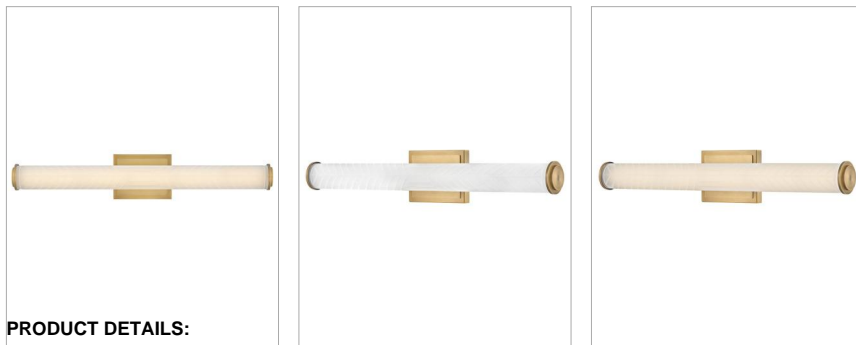

lisa mcdennon
COLLECTION

DEVON

57863LCB

MEDIUM LED VANITY

Devon is the perfect balance of style and function. Geometric subtleties paired with the cased opal glass blend transitional and modern elements to make a sleek and unexpected statement. Stepped endcaps on both sides match the square backplate for a dash of industrial appeal. Devon is part of the Lisa McDennon Collection.

DETAILS	
FINISH:	Lacquered Brass
MATERIAL:	Steel
GLASS:	Etched Pattern
DIMMABLE:	YES - CL TYPE DIMMER (SSL7A)

DIMENSIONS	
WIDTH:	25.8"
HEIGHT:	4.5"
WEIGHT:	3.9lb
BACK PLATE:	6"W X 4.5"H
EXTENSION:	3.8"
TOP TO OUTLET:	2.25"

LIGHT SOURCE	
LIGHT SOURCE:	Integrated LED
LED NAME:	LEVO112-608
WATTAGE:	40w LED *Included
VOLTAGE:	120v
COLOR TEMP:	2900
LUMENS:	2350
CRI:	90
INCANDESCENT EQUIVALENCY:	2 x 75w
DIMMABLE:	YES - CL TYPE DIMMER (SSL7A)

SHIPPING	
CARTON LENGTH:	30.8
CARTON WIDTH:	11
CARTON HEIGHT:	7.5
CARTON WEIGHT:	5.7

PRODUCT DETAILS:

- Fixture can be mounted horizontally.
- Suitable for use in damp locations as defined by NEC and CEC. Meets United States UL Underwriters Laboratories & CSA Canadian Standards Association Product Safety Standards.
- LED components carry a 5-year limited warranty
- Bold silhouette with dramatic details creates a modern statement
- Fixture can be mounted vertically
- ADA compliant
- Mounting hardware is hidden on the back plate to ensure a clean silhouette
- The Lisa McDennon Collection offers a striking mix of edgy, sculptural silhouettes that incorporate modern, organic elements and luxe materials, brought to life by her innovative and original point of view.