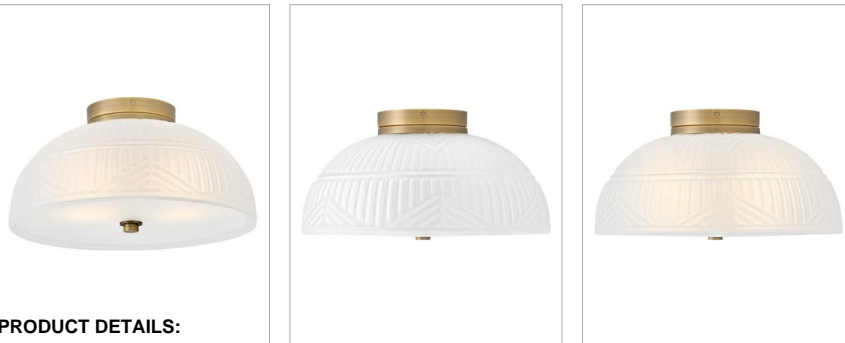

DEVON

57861LCB

SMALL FLUSH MOUNT

Devon is the perfect balance of style and function. Geometric subtleties paired with the cased opal glass blend transitional and modern elements to make a sleek and unexpected statement. Stepped endcaps on both sides match the square backplate for a dash of industrial appeal. Devon is part of the Lisa McDennon Collection.

DETAILS	
FINISH:	Lacquered Brass
MATERIAL:	Steel
GLASS:	Etched Pattern
DIMMABLE:	YES, CL TYPE DIMMER (SSL7A)

DIMENSIONS	
WIDTH:	13.3"
HEIGHT:	6.5"
WEIGHT:	5.6lb

LIGHT SOURCE	
LIGHT SOURCE:	Socketed
LED NAME:	E12G162W3-FR
VOLTAGE:	120v
COLOR TEMP:	2700
LUMENS:	440
INCANDESCENT EQUIVALENCY:	2 x 60w
DIMMABLE:	YES, CL TYPE DIMMER (SSL7A)

MOUNTING	
CANOPY:	4.75" Dia.

SHIPPING	
CARTON LENGTH:	17.3
CARTON WIDTH:	11
CARTON HEIGHT:	17.3
CARTON WEIGHT:	10.3