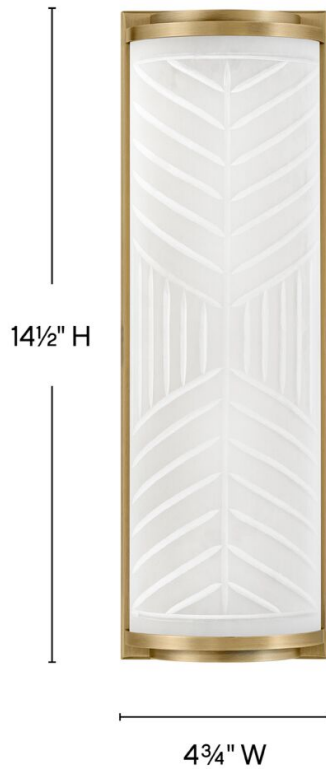

lisa mcdennon
COLLECTION

DEVON

57860LCB

MEDIUM BATH SCONCE

Devon is the perfect balance of style and function. Geometric subtleties paired with the cased opal glass blend transitional and modern elements to make a sleek and unexpected statement. Stepped endcaps on both sides match the square backplate for a dash of industrial appeal. Devon is part of the Lisa McDennon Collection.

DETAILS	
FINISH:	Lacquered Brass
MATERIAL:	Steel
GLASS:	Etched Pattern
DIMMABLE:	YES - CL TYPE DIMMER (SSL7A)

DIMENSIONS	
WIDTH:	4.8"
HEIGHT:	14.5"
WEIGHT:	3.6lb
BACK PLATE:	4.5"W X 10.5"H
EXTENSION:	3"
TOP TO OUTLET:	7.25"

LIGHT SOURCE	
LIGHT SOURCE:	Integrated LED
LED NAME:	LEVO56-304
WATTAGE:	20w LED *Included
VOLTAGE:	120v
COLOR TEMP:	2900
LUMENS:	1300
CRI:	90
INCANDESCENT EQUIVALENCY:	1 x 100w
DIMMABLE:	YES - CL TYPE DIMMER (SSL7A)

SHIPPING	
CARTON LENGTH:	21.3
CARTON WIDTH:	7
CARTON HEIGHT:	7.5
CARTON WEIGHT:	4.6

PRODUCT DETAILS:

- Fixture can be mounted horizontally.
- Suitable for use in damp locations as defined by NEC and CEC. Meets United States UL Underwriters Laboratories & CSA Canadian Standards Association Product Safety Standards.
- LED components carry a 5-year limited warranty
- Bold silhouette with dramatic details creates a modern statement
- Fixture can be mounted vertically
- ADA compliant
- Mounting hardware is hidden on the back plate to ensure a clean silhouette
- The Lisa McDennon Collection offers a striking mix of edgy, sculptural silhouettes that incorporate modern, organic elements and luxe materials, brought to life by her innovative and original point of view.