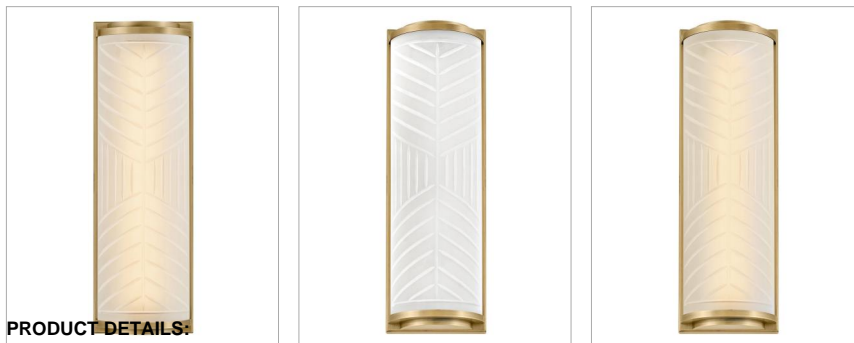

lisa mcdennon
COLLECTION

DEVON

57860LCB

MEDIUM BATH SCONCE

Devon is the perfect balance of style and function. Geometric subtleties paired with the cased opal glass blend transitional and modern elements to make a sleek and unexpected statement. Stepped endcaps on both sides match the square backplate for a dash of industrial appeal. Devon is part of the Lisa McDennon Collection.

DETAILS	
FINISH:	Lacquered Brass
MATERIAL:	Steel
GLASS:	Etched Pattern
DIMMABLE:	YES - CL TYPE DIMMER (SSL7A)

DIMENSIONS	
WIDTH:	4.8"
HEIGHT:	14.5"
WEIGHT:	3.6lb
BACK PLATE:	4.5"W X 10.5"H
EXTENSION:	3"
TOP TO OUTLET:	7.25"

LIGHT SOURCE	
LIGHT SOURCE:	Integrated LED
LED NAME:	LEVO56-304
WATTAGE:	20w LED *Included
VOLTAGE:	120v
COLOR TEMP:	2900
LUMENS:	1300
CRI:	90
INCANDESCENT EQUIVALENCY:	1 x 100w
DIMMABLE:	YES - CL TYPE DIMMER (SSL7A)

SHIPPING	
CARTON LENGTH:	21.3
CARTON WIDTH:	7
CARTON HEIGHT:	7.5
CARTON WEIGHT:	4.6

PRODUCT DETAILS:

- Fixture can be mounted horizontally.
- Suitable for use in damp locations as defined by NEC and CEC. Meets United States UL Underwriters Laboratories & CSA Canadian Standards Association Product Safety Standards.
- LED components carry a 5-year limited warranty
- Bold silhouette with dramatic details creates a modern statement
- Fixture can be mounted vertically
- ADA compliant
- Mounting hardware is hidden on the back plate to ensure a clean silhouette
- The Lisa McDennon Collection offers a striking mix of edgy, sculptural silhouettes that incorporate modern, organic elements and luxe materials, brought to life by her innovative and original point of view.