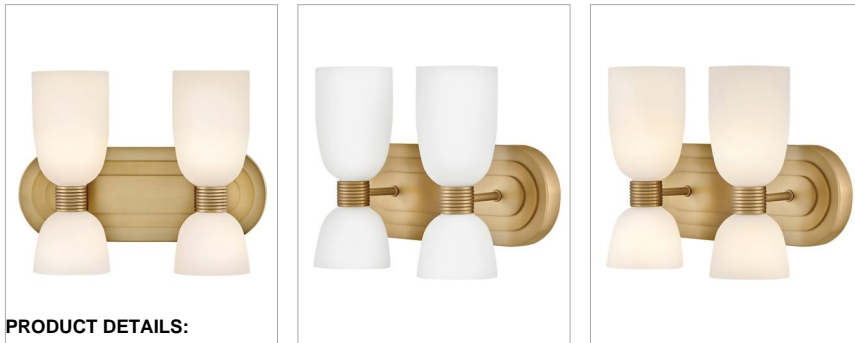

lisa mcDennon
COLLECTION

TALLULAH

52962LCB-LL

SMALL TWO LIGHT VANITY

Graceful curves and delicate details define Tallulah. The smooth etched opal glass adds a touch of softness to balance the ribbed metal cuffs. The stepped oval backplate has a nuanced retro look that makes this vanity light the perfect addition to any bath décor. Tallulah is part of the Lisa McDennon Collection.

DETAILS	
FINISH:	Lacquered Brass
MATERIAL:	Steel
GLASS:	Etched Opal
DIMMABLE:	YES, CL TYPE DIMMER (SSL7A)

DIMENSIONS	
WIDTH:	12"
HEIGHT:	9"
WEIGHT:	5.2lb
BACK PLATE:	12"W X 4.5"H
EXTENSION:	5.5"
TOP TO OUTLET:	6"

LIGHT SOURCE	
LIGHT SOURCE:	Socketed
LED NAME:	EG9L-4.5
VOLTAGE:	120v
COLOR TEMP:	3000
LUMENS:	1800
CRI:	90
INCANDESCENT EQUIVALENCY:	4 x 50w
DIMMABLE:	YES, CL TYPE DIMMER (SSL7A)

SHIPPING	
CARTON LENGTH:	21
CARTON WIDTH:	8.3
CARTON HEIGHT:	12
CARTON WEIGHT:	6.7

PRODUCT DETAILS:

- Mounting hardware is hidden on the back plate to ensure a clean silhouette
- Fixture can be mounted either up or down
- Suitable for use in damp locations as defined by NEC and CEC. Meets United States UL Underwriters Laboratories & CSA Canadian Standards Association Product Safety Standards.
- Meets California Energy Commission Title regulations/JA8 when using the included LED bulb
- Tallulah sconce will cast light up.
- LED Bulbs carry a 3-year limited warranty
- The Lisa McDennon Collection offers a striking mix of edgy, sculptural silhouettes that incorporate modern, organic elements and luxe materials, brought to life by her innovative and original point of view.
- Bold silhouette with dramatic details creates a modern statement