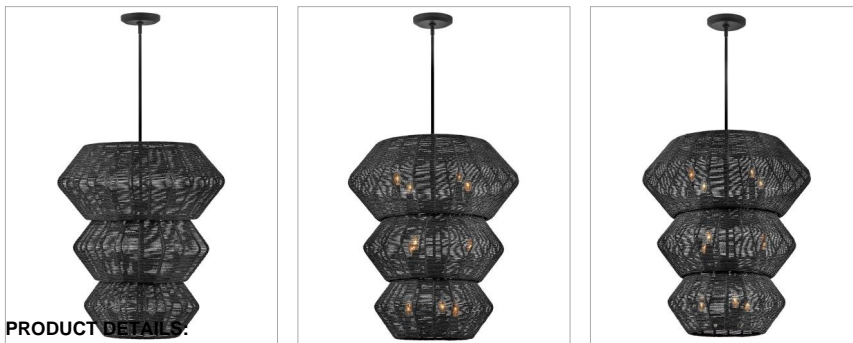

lisa mcdennon
COLLECTION

LUCA

40388BLK

DOUBLE XL MULTI TIER CHANDELIER

Luca's coastal vibe is permeated with an exotic appeal. The bold pendant showcases a robust, woven drum shade, and a fully finished cluster for plenty of functional light offered in a variety of finish options. Luca is part of the Lisa McDennon Collection.

| DETAILS | |
|---------------|--|
| FINISH: | Black |
| MATERIAL: | Steel |
| SHADE: | Black |
| SLOPE DEGREE: | 90 |
| DIMMABLE: | YES, WITH DIMMABLE LAMP (NOT INCLUDED) |

| DIMENSIONS | |
|------------|--------|
| WIDTH: | 27.8" |
| HEIGHT: | 31.3" |
| WEIGHT: | 18.9lb |

| LIGHT SOURCE | |
|---------------|-----------------------------|
| LIGHT SOURCE: | Socketed |
| WATTAGE: | 10-5w Cand. LED, 60w Equiv. |
| VOLTAGE: | 120v |

| MOUNTING | |
|-------------|-----------|
| CANOPY: | 6.5" Dia. |
| LEAD WIRE: | 1 X 120" |
| MAX HEIGHT: | 64.8 |

| SHIPPING | |
|----------------|------|
| CARTON LENGTH: | 30 |
| CARTON WIDTH: | 34 |
| CARTON HEIGHT: | 30.8 |
| CARTON WEIGHT: | 32.8 |

- This item may be hung on a sloped ceiling
- This fixture includes multiple down stems in various lengths to customize the installation height of the fixture, including one 6" stem and two 12" stems
- Suitable for use in dry (indoor) locations as defined by NEC and CEC. Meets United States UL Underwriters Laboratories & CSA Canadian Standards Association Product Safety Standards.
- The Lisa McDennon Collection offers a striking mix of edgy, sculptural silhouettes that incorporate modern, organic elements and luxe materials, brought to life by her innovative and original point of view.
- Bold silhouette with dramatic details creates a modern statement