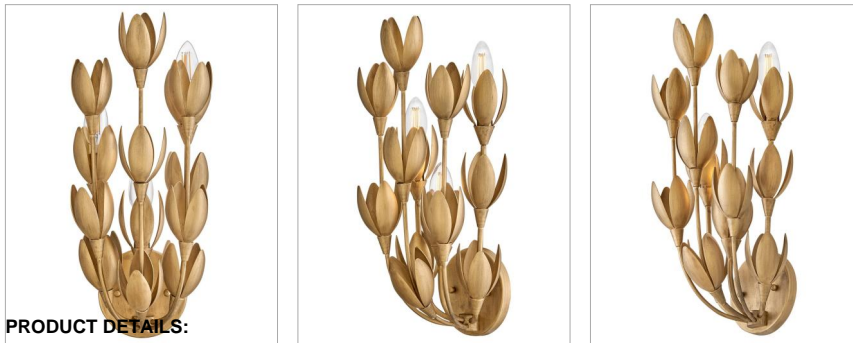

lisa mcDennon
COLLECTION

FLORA

30010BNG

LARGE SCONCE

Flora is a work of art inspired by the delicate nature and beauty of florals. Blurring the line between lighting and sculpture, Flora's handmade, hand-painted blooms mesmerizingly unfold while the bulbs beautifully nestle inside. Flora is a part of the Lisa McDennon Collection.

DETAILS	
FINISH:	Burnished Gold
MATERIAL:	Steel
DIMMABLE:	YES, WITH DIMMABLE LAMP (NOT INCLUDED)

DIMENSIONS	
WIDTH:	7"
HEIGHT:	17.3"
WEIGHT:	2.9lb
BACK PLATE:	5" Dia.
EXTENSION:	7"
TOP TO OUTLET:	14.75"

LIGHT SOURCE	
LIGHT SOURCE:	Socketed
WATTAGE:	3-5w Cand. LED, 60w Equiv.
VOLTAGE:	120v

SHIPPING	
CARTON LENGTH:	21
CARTON WIDTH:	12
CARTON HEIGHT:	9.5
CARTON WEIGHT:	5.9

PRODUCT DETAILS:

- Fixture can be mounted vertically
- Suitable for use in dry (indoor) locations as defined by NEC and CEC. Meets United States UL Underwriters Laboratories & CSA Canadian Standards Association Product Safety Standards.
- Flora sconces can be mounted in an upward position only.
- The Lisa McDennon Collection offers a striking mix of edgy, sculptural silhouettes that incorporate modern, organic elements and luxe materials, brought to life by her innovative and original point of view.
- Merging the best of traditional and modern elements with a sophisticated and streamlined look
- Luxurious gold finish with opulent sheen