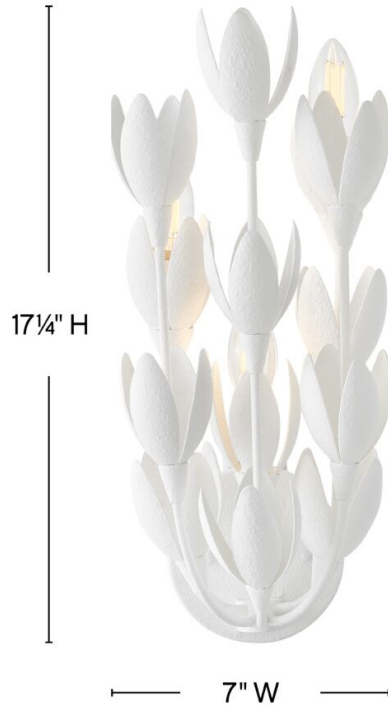

lisa mcdennon
COLLECTION

FLORA

30010TXP

MEDIUM SCONCE

Flora is a work of art inspired by the delicate nature and beauty of florals. Blurring the line between lighting and sculpture, Flora's handmade, hand-painted blooms mesmerizingly unfold while the bulbs beautifully nestle inside. Flora is a part of the Lisa McDennon Collection.

DETAILS	
FINISH:	Textured Plaster
MATERIAL:	Steel
DIMMABLE:	YES - WITH DIMMABLE LAMP (NOT INCLUDED)

DIMENSIONS	
WIDTH:	7"
HEIGHT:	17.3"
WEIGHT:	2.9lb
BACK PLATE:	5" Dia.
EXTENSION:	7"
TOP TO OUTLET:	14.7500"

LIGHT SOURCE	
LIGHT SOURCE:	Socketed
WATTAGE:	3-5w Cand. LED, 60w Equiv.
VOLTAGE:	120v

SHIPPING	
CARTON LENGTH:	21
CARTON WIDTH:	12
CARTON HEIGHT:	9.5
CARTON WEIGHT:	5.9

PRODUCT DETAILS:

- Suitable for use in dry (indoor) locations as defined by NEC and CEC. Meets United States UL Underwriters Laboratories & CSA Canadian Standards Association Product Safety Standards.
- Flora sconces can be mounted in an upward position only.
- Fixture can be mounted vertically
- Merging the best of traditional and modern elements with a sophisticated and streamlined look
- The Lisa McDennon Collection offers a striking mix of edgy, sculptural silhouettes that incorporate modern, organic elements and luxe materials, brought to life by her innovative and original point of view.