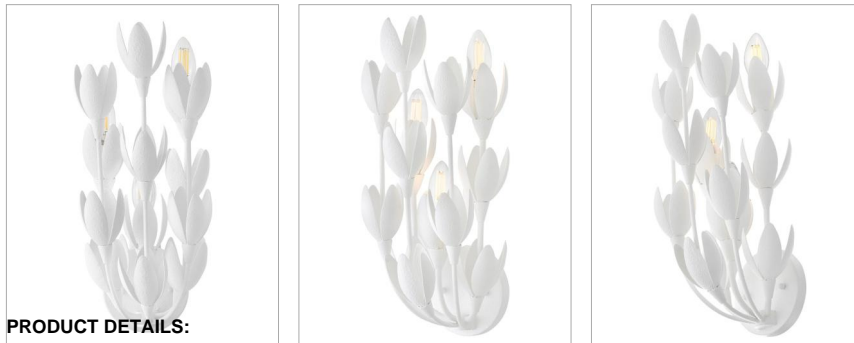

lisa mcdennon
COLLECTION

FLORA

30010TXP

MEDIUM SCONCE

Flora is a work of art inspired by the delicate nature and beauty of florals. Blurring the line between lighting and sculpture, Flora's handmade, hand-painted blooms mesmerizingly unfold while the bulbs beautifully nestle inside. Flora is a part of the Lisa McDennon Collection.

DETAILS	
FINISH:	Textured Plaster
MATERIAL:	Steel
DIMMABLE:	YES - WITH DIMMABLE LAMP (NOT INCLUDED)

DIMENSIONS	
WIDTH:	7"
HEIGHT:	17.3"
WEIGHT:	2.9lb
BACK PLATE:	5" Dia.
EXTENSION:	7"
TOP TO OUTLET:	14.7500"

LIGHT SOURCE	
LIGHT SOURCE:	Socketed
WATTAGE:	3-5w Cand. LED, 60w Equiv.
VOLTAGE:	120v

SHIPPING	
CARTON LENGTH:	21
CARTON WIDTH:	12
CARTON HEIGHT:	9.5
CARTON WEIGHT:	5.9

PRODUCT DETAILS:

- Suitable for use in dry (indoor) locations as defined by NEC and CEC. Meets United States UL Underwriters Laboratories & CSA Canadian Standards Association Product Safety Standards.
- Flora sconces can be mounted in an upward position only.
- Fixture can be mounted vertically
- Merging the best of traditional and modern elements with a sophisticated and streamlined look
- The Lisa McDennon Collection offers a striking mix of edgy, sculptural silhouettes that incorporate modern, organic elements and luxe materials, brought to life by her innovative and original point of view.