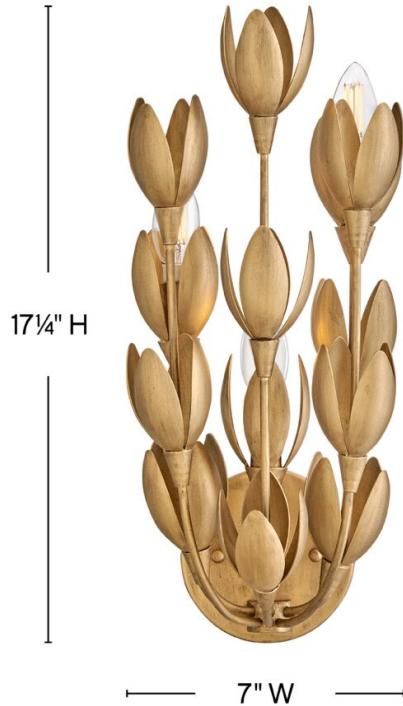

# FLORA

## 30010BNG

DETAILS	
FINISH:	Burnished Gold
MATERIAL:	Steel
DIMMABLE:	YES - WITH DIMMABLE LAMP (NOT INCLUDED)

DIMENSIONS	
WIDTH:	7"
HEIGHT:	17.3"
WEIGHT:	2.9lb
BACK PLATE:	5" Dia.
EXTENSION:	7"
TOP TO OUTLET:	14.7500"

LIGHT SOURCE	
LIGHT SOURCE:	Socketed
WATTAGE:	3-5w Cand. LED, 60w Equiv.
VOLTAGE:	120v

SHIPPING	
CARTON LENGTH:	21
CARTON WIDTH:	12
CARTON HEIGHT:	9.5
CARTON WEIGHT:	5.9

**PRODUCT DETAILS:**

- Suitable for use in dry (indoor) locations as defined by NEC and CEC. Meets United States UL Underwriters Laboratories & CSA Canadian Standards Association Product Safety Standards.
- Flora sconces can be mounted in an upward position only.
- Luxurious gold finish with opulent sheen
- Fixture can be mounted vertically
- Merging the best of traditional and modern elements with a sophisticated and streamlined look
- The Lisa McDennon Collection offers a striking mix of edgy, sculptural silhouettes that incorporate modern, organic elements and luxe materials, brought to life by her innovative and original point of view.