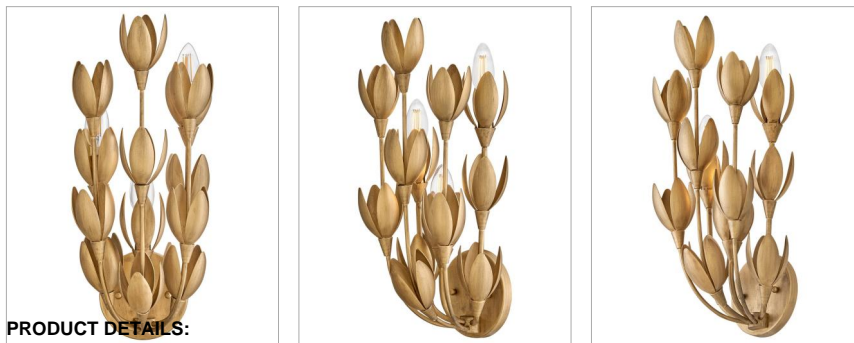

### MEDIUM SCONCE

Flora is a work of art inspired by the delicate nature and beauty of florals. Blurring the line between lighting and sculpture, Flora's handmade, hand-painted blooms mesmerizingly unfold while the bulbs beautifully nestle inside. Flora is a part of the Lisa McDennon Collection.

DETAILS	
FINISH:	Burnished Gold
MATERIAL:	Steel
DIMMABLE:	YES - WITH DIMMABLE LAMP (NOT INCLUDED)

DIMENSIONS	
WIDTH:	7"
HEIGHT:	17.3"
WEIGHT:	2.9lb
BACK PLATE:	5" Dia.
EXTENSION:	7"
TOP TO OUTLET:	14.7500"

LIGHT SOURCE	
LIGHT SOURCE:	Socketed
WATTAGE:	3-5w Cand. LED, 60w Equiv.
VOLTAGE:	120v

SHIPPING	
CARTON LENGTH:	21
CARTON WIDTH:	12
CARTON HEIGHT:	9.5
CARTON WEIGHT:	5.9

**PRODUCT DETAILS:**

- Suitable for use in dry (indoor) locations as defined by NEC and CEC. Meets United States UL Underwriters Laboratories & CSA Canadian Standards Association Product Safety Standards.
- Flora sconces can be mounted in an upward position only.
- Luxurious gold finish with opulent sheen
- Fixture can be mounted vertically
- Merging the best of traditional and modern elements with a sophisticated and streamlined look
- The Lisa McDennon Collection offers a striking mix of edgy, sculptural silhouettes that incorporate modern, organic elements and luxe materials, brought to life by her innovative and original point of view.