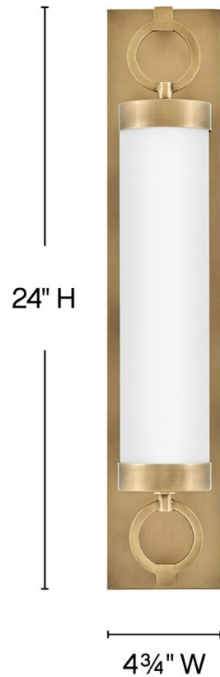

lisa mcdennon
COLLECTION

BAYLOR

52292HB

MEDIUM LED VANITY

For a fixture that is an industrial piece of art, look to Baylor. The sturdy back plate and decorative rings add a nice balance to the etched opal glass to finish off the strong, substantial look. Ideal for providing plenty of functional light, Baylor mounts cleanly to the wall vertically or horizontally to bring style to primary bath, powder rooms, and more. Baylor is part of the Lisa McDennon Collection.

DETAILS	
FINISH:	Heritage Brass
MATERIAL:	Steel
GLASS:	Etched Opal
DIMMABLE:	YES - CL TYPE DIMMER (SSL7A)

DIMENSIONS	
WIDTH:	24"
HEIGHT:	4.8"
WEIGHT:	9.7lb
BACK PLATE:	20.25"W X 4.75"H
EXTENSION:	6"
TOP TO OUTLET:	12"

LIGHT SOURCE	
LIGHT SOURCE:	Integrated LED
LED NAME:	EB16W30K922
WATTAGE:	32w LED *Included
VOLTAGE:	120v
COLOR TEMP:	2800
LUMENS:	2000
CRI:	90
INCANDESCENT EQUIVALENCY:	2 x 75w
DIMMABLE:	YES - CL TYPE DIMMER (SSL7A)

SHIPPING	
CARTON LENGTH:	27.5
CARTON WIDTH:	12.8
CARTON HEIGHT:	9
CARTON WEIGHT:	13

PRODUCT DETAILS:

- Classic, elegant lines and timeless details enhance a traditional space
- Fixture can be mounted horizontally.
- Suitable for use in damp locations as defined by NEC and CEC. Meets United States UL Underwriters Laboratories & CSA Canadian Standards Association Product Safety Standards.
- LED components carry a 5-year limited warranty
- Fixture can be mounted vertically
- Mounting hardware is hidden on the back plate to ensure a clean silhouette
- The Lisa McDennon Collection offers a striking mix of edgy, sculptural silhouettes that incorporate modern, organic elements and luxe materials, brought to life by her innovative and original point of view.