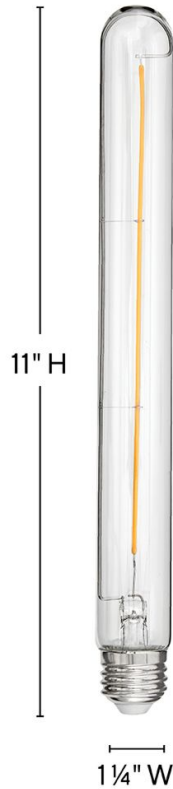

LUMIGLO BULB

E26T1042411CL

LED BULB

To create superior, softer light that sets the scene in any indoor or outdoor setting, Hinkley's Lumiglo™ LED bulbs feature unique filament technology designed to cast a warm ambient glow. Dimmable functionality provides full control over brightness, allowing you to craft an atmosphere that perfectly accentuates your space.

DETAILS

DIMMABLE:	YES, CL TYPE DIMMER (SSL7A)

DIMENSIONS

WIDTH:	1.3"
HEIGHT:	11"

LIGHT SOURCE

LIGHT SOURCE:	Socketed
LED NAME:	NO LED ENGINE
WATTAGE:	4w Med. LED
VOLTAGE:	120v
COLOR TEMP:	2400
LUMENS:	320
INCANDESCENT EQUIVALENCY:	1 x 40w
DIMMABLE:	YES, CL TYPE DIMMER (SSL7A)

SHIPPING

CARTON LENGTH:	1.5
CARTON WIDTH:	2
CARTON HEIGHT:	7.8

PRODUCT DETAILS:

- Suitable for use in damp locations as defined by NEC and CEC. Meets United States UL Underwriters Laboratories & CSA Canadian Standards Association Product Safety Standards.