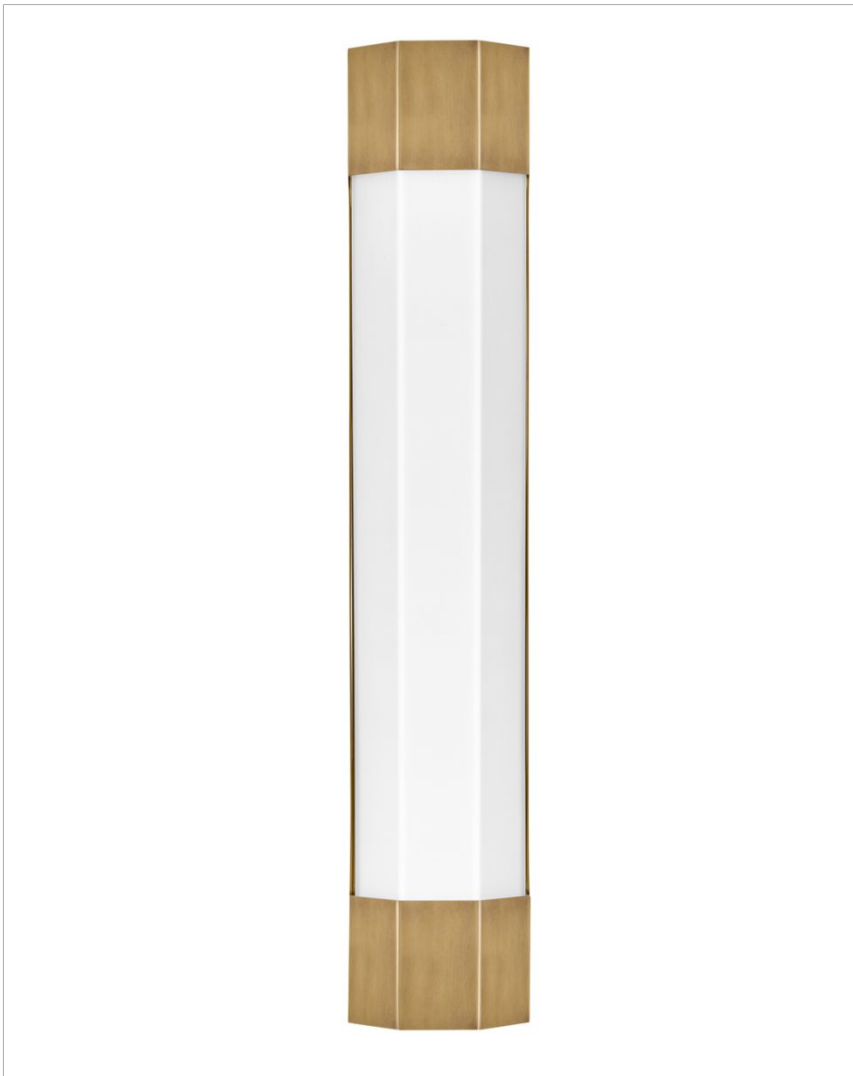

FACET

51392HB

LARGE SCONCE

View the many sides of Facet. Interesting angles combine with bold metal features to create an edgy and contemporary profile that is unpretentious yet unforgettable. Hexagonal etched glass is showcased by Heritage Brass or Black Oxide finishes.

DETAILS	
FINISH:	Heritage Brass
MATERIAL:	Steel
GLASS:	Etched Opal
DIMMABLE:	No

DIMENSIONS	
WIDTH:	4.5"
HEIGHT:	23.8"
WEIGHT:	6.3lb
BACK PLATE:	4.375"W X 23.625"L
EXTENSION:	3.3"
TOP TO OUTLET:	12"

LIGHT SOURCE	
LIGHT SOURCE:	Integrated LED
LED NAME:	EB24W30K921
VOLTAGE:	120v
INCANDESCENT EQUIVALENCY:	2 x 75w
DIMMABLE:	No

SHIPPING	
CARTON LENGTH:	27.8
CARTON WIDTH:	7.8
CARTON HEIGHT:	9
CARTON WEIGHT:	7.9

PRODUCT DETAILS:

- Mounting hardware is hidden on the back plate to ensure a clean silhouette
- Fixture can be mounted vertically
- Suitable for use in damp locations as defined by NEC and CEC. Meets United States UL Underwriters Laboratories & CSA Canadian Standards Association Product Safety Standards.
- ADA compliant
- LED components carry a 5-year limited warranty
- Merging the best of traditional and modern elements with a sophisticated and streamlined look