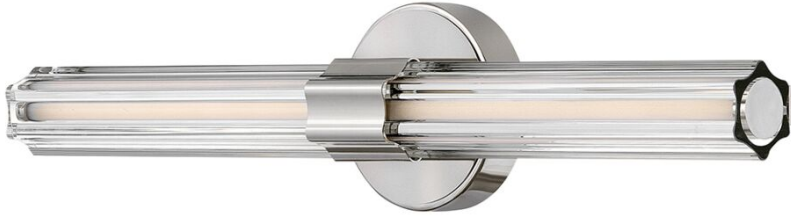

GEORGETTE

51312PN

MEDIUM LED VANITY

Georgette's sophisticated silhouette is enhanced by clear fluted crystal, creating a stunning fixture with bold symmetry and captivating details. A chic central cuff and back plate provide balance and contrast that effortlessly complements any space with a Black Oxide or Lacquered Brass finish.

DETAILS	
FINISH:	Polished Nickel
MATERIAL:	Steel
GLASS:	Clear Fluted Crystal
DIMMABLE:	YES - CL TYPE DIMMER (SSL7A)

DIMENSIONS	
WIDTH:	24"
HEIGHT:	5.3"
WEIGHT:	5.1lb
BACK PLATE:	5.25" Dia.
EXTENSION:	3.8"
TOP TO OUTLET:	12"

LIGHT SOURCE	
LIGHT SOURCE:	Integrated LED
WATTAGE:	19w LED *Included
VOLTAGE:	120v

SHIPPING	
CARTON LENGTH:	27.5
CARTON WIDTH:	7.8
CARTON HEIGHT:	10.8
CARTON WEIGHT:	6.8

PRODUCT DETAILS:

- Fixture can be mounted horizontally.
- Suitable for use in damp locations as defined by NEC and CEC. Meets United States UL Underwriters Laboratories & CSA Canadian Standards Association Product Safety Standards.
- LED components carry a 5-year limited warranty
- Fixture can be mounted vertically
- Merging the best of traditional and modern elements with a sophisticated and streamlined look
- ADA compliant
- Mounting hardware is hidden on the back plate to ensure a clean silhouette