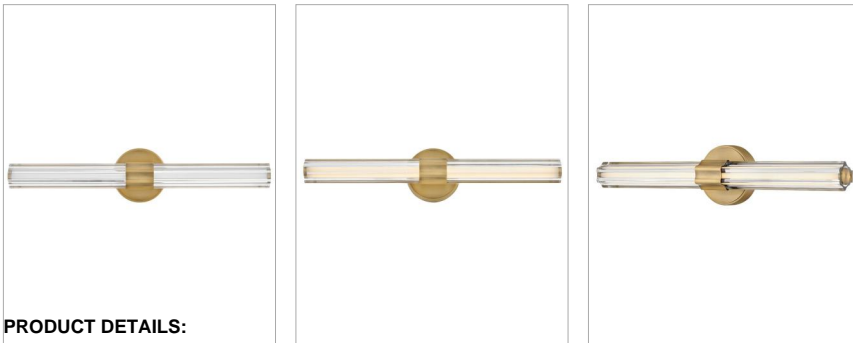

GEORGETTE

51312LCB

MEDIUM LED VANITY

Georgette's sophisticated silhouette is enhanced by clear fluted crystal, creating a stunning fixture with bold symmetry and captivating details. A chic central cuff and back plate provide balance and contrast that effortlessly complements any space with a Black Oxide or Lacquered Brass finish.

DETAILS	
FINISH:	Lacquered Brass
MATERIAL:	Steel
GLASS:	Clear Fluted Crystal
DIMMABLE:	No

DIMENSIONS	
WIDTH:	24"
HEIGHT:	5.3"
WEIGHT:	5.1lb
BACK PLATE:	5.25" Dia.
EXTENSION:	3.8"
TOP TO OUTLET:	12"

LIGHT SOURCE	
LIGHT SOURCE:	Integrated LED
LED NAME:	EB230K90590601
VOLTAGE:	120v
INCANDESCENT EQUIVALENCY:	1 x 100w
DIMMABLE:	No

SHIPPING	
CARTON LENGTH:	27.8
CARTON WIDTH:	7.8
CARTON HEIGHT:	10.8
CARTON WEIGHT:	7

PRODUCT DETAILS:

- Mounting hardware is hidden on the back plate to ensure a clean silhouette
- Fixture can be mounted vertically
- Suitable for use in damp locations as defined by NEC and CEC. Meets United States UL Underwriters Laboratories & CSA Canadian Standards Association Product Safety Standards.
- ADA compliant
- LED components carry a 5-year limited warranty
- Merging the best of traditional and modern elements with a sophisticated and streamlined look