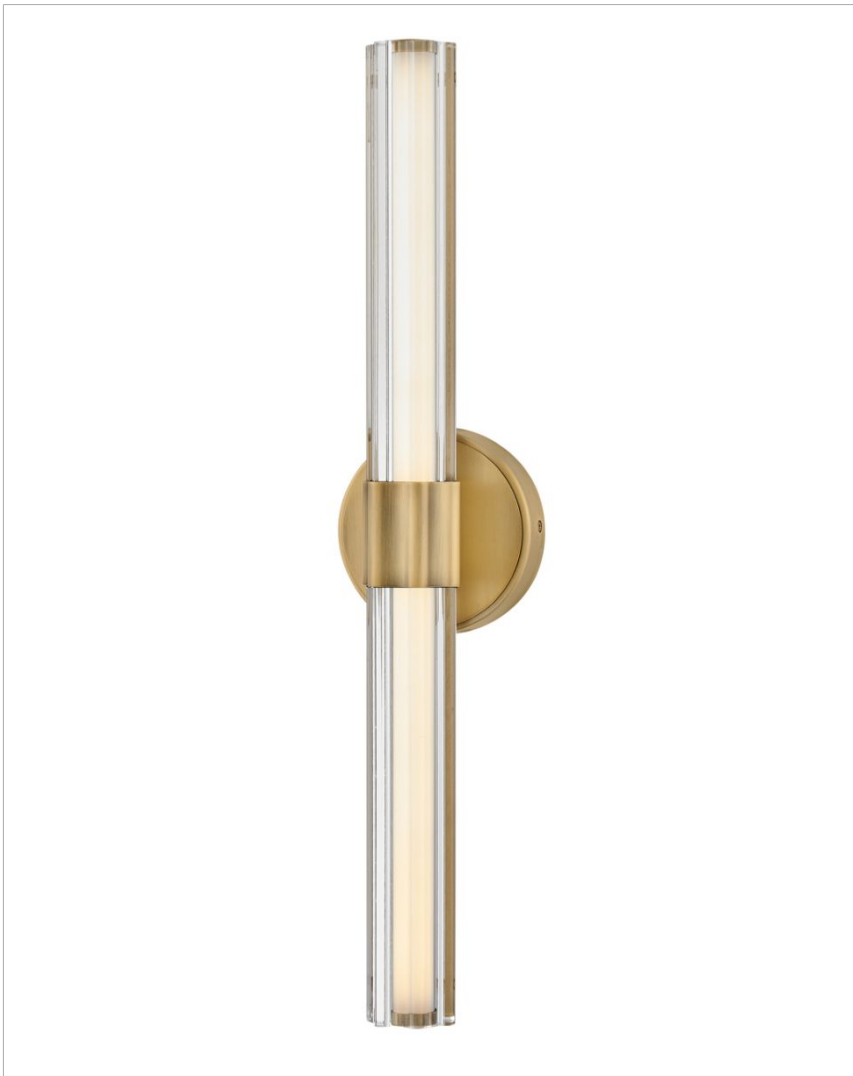

GEORGETTE

51312LCB

MEDIUM LED VANITY

Georgette's sophisticated silhouette is enhanced by clear fluted crystal, creating a stunning fixture with bold symmetry and captivating details. A chic central cuff and back plate provide balance and contrast that effortlessly complements any space with a Black Oxide or Lacquered Brass finish.

DETAILS	
FINISH:	Lacquered Brass
MATERIAL:	Steel
GLASS:	Clear Fluted Crystal
DIMMABLE:	No

DIMENSIONS	
WIDTH:	24"
HEIGHT:	5.3"
WEIGHT:	5.1lb
BACK PLATE:	5.25" Dia.
EXTENSION:	3.8"
TOP TO OUTLET:	12"

LIGHT SOURCE	
LIGHT SOURCE:	Integrated LED
LED NAME:	EB230K90590601
VOLTAGE:	120v
INCANDESCENT EQUIVALENCY:	1 x 100w
DIMMABLE:	No

SHIPPING	
CARTON LENGTH:	27.8
CARTON WIDTH:	7.8
CARTON HEIGHT:	10.8
CARTON WEIGHT:	7

PRODUCT DETAILS:

- Mounting hardware is hidden on the back plate to ensure a clean silhouette
- Fixture can be mounted vertically
- Suitable for use in damp locations as defined by NEC and CEC. Meets United States UL Underwriters Laboratories & CSA Canadian Standards Association Product Safety Standards.
- ADA compliant
- LED components carry a 5-year limited warranty
- Merging the best of traditional and modern elements with a sophisticated and streamlined look