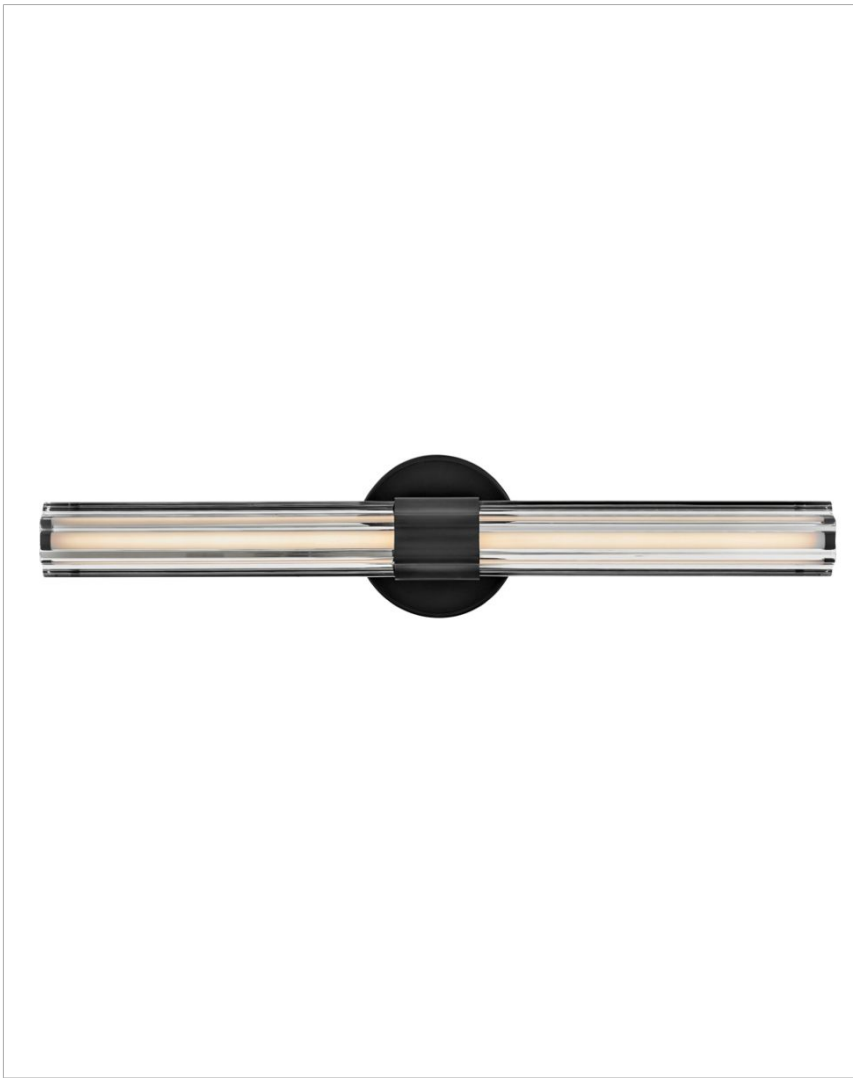

GEORGETTE

51312BK

MEDIUM LED VANITY

Georgette's sophisticated silhouette is enhanced by clear fluted crystal, creating a stunning fixture with bold symmetry and captivating details. A chic central cuff and back plate provide balance and contrast that effortlessly complements any space with a Black Oxide or Lacquered Brass finish.

DETAILS	
FINISH:	Black
MATERIAL:	Steel
GLASS:	Clear Fluted Crystal
DIMMABLE:	No

DIMENSIONS	
WIDTH:	7.8"
HEIGHT:	10.8"
WEIGHT:	5.1lb
BACK PLATE:	5.25"Dia.
EXTENSION:	3.8"
TOP TO OUTLET:	12"

LIGHT SOURCE	
LIGHT SOURCE:	Integrated LED
LED NAME:	EB230K90590601
VOLTAGE:	120v
INCANDESCENT EQUIVALENCY:	1 x 100w
DIMMABLE:	No

SHIPPING	
CARTON LENGTH:	27.8
CARTON WIDTH:	7.8
CARTON HEIGHT:	10.8
CARTON WEIGHT:	7

PRODUCT DETAILS:

- Mounting hardware is hidden on the back plate to ensure a clean silhouette
- Fixture can be mounted vertically
- Suitable for use in damp locations as defined by NEC and CEC. Meets United States UL Underwriters Laboratories & CSA Canadian Standards Association Product Safety Standards.
- ADA compliant
- Meets California Energy Commission Title regulations/JA8 when using the included LED bulb
- LED components carry a 5-year limited warranty
- Merging the best of traditional and modern elements with a sophisticated and streamlined look