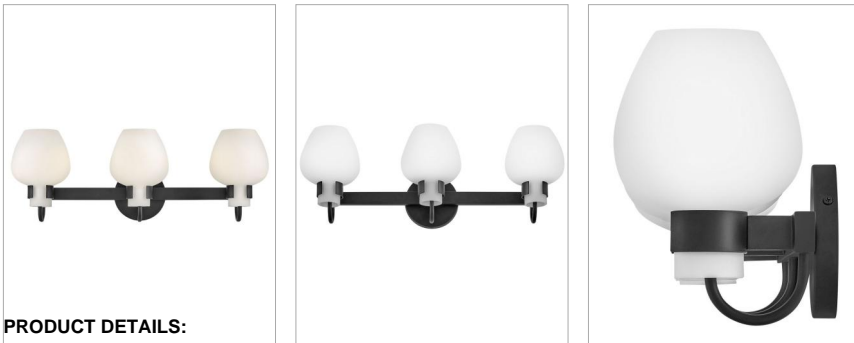

### MEDIUM VANITY

Crafted from timeless etched opal glass, Sylvie's tulip-shaped shades provide softly diffused illumination and a touch of transitional charm. Minimalist open cuffs and simple back plates ground each fixture with a versatile Black or Heritage Brass finish.

DETAILS	
FINISH:	Black
MATERIAL:	Steel
GLASS:	Etched Opal
DIMMABLE:	No

DIMENSIONS	
WIDTH:	24"
HEIGHT:	8.5"
WEIGHT:	5.1lb
BACK PLATE:	5" Dia.
EXTENSION:	7"
TOP TO OUTLET:	6"

LIGHT SOURCE	
LIGHT SOURCE:	Socketed
WATTAGE:	3-5w Cand. LED, 60w Equiv.
VOLTAGE:	120v

#### PRODUCT DETAILS:

- Mounting hardware is hidden on the back plate to ensure a clean silhouette
- This fixture must be installed with shades/glass facing up toward the ceiling
- Suitable for use in damp locations as defined by NEC and CEC. Meets United States UL Underwriters Laboratories & CSA Canadian Standards Association Product Safety Standards.
- Merging the best of traditional and modern elements with a sophisticated and streamlined look