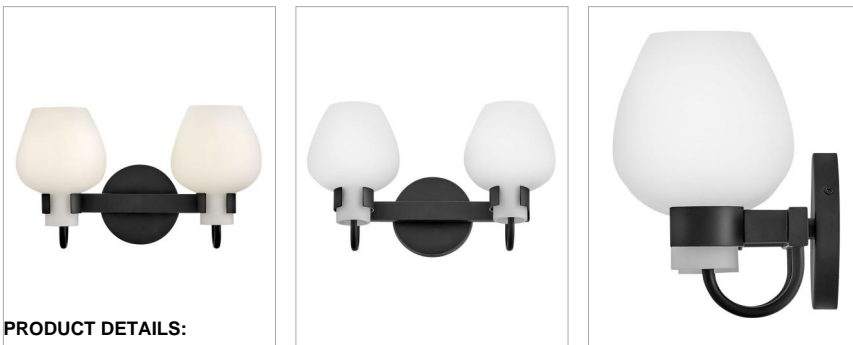

SYLVIE

50952BK

SMALL VANITY

Crafted from timeless etched opal glass, Sylvie's tulip-shaped shades provide softly diffused illumination and a touch of transitional charm. Minimalist open cuffs and simple back plates ground each fixture with a versatile Black or Heritage Brass finish.

DETAILS	
FINISH:	Black
MATERIAL:	Steel
GLASS:	Etched Opal
DIMMABLE:	No

DIMENSIONS	
WIDTH:	14.8"
HEIGHT:	8.5"
WEIGHT:	3lb
BACK PLATE:	5" Dia.
EXTENSION:	7"
TOP TO OUTLET:	6"

LIGHT SOURCE	
LIGHT SOURCE:	Socketed
WATTAGE:	2-5w Cand. LED, 60w Equiv.
VOLTAGE:	120v

SHIPPING	
CARTON LENGTH:	14.3
CARTON WIDTH:	14.3
CARTON HEIGHT:	10
CARTON WEIGHT:	4.9

PRODUCT DETAILS:

- Mounting hardware is hidden on the back plate to ensure a clean silhouette
- This fixture must be installed with shades/glass facing up toward the ceiling
- Suitable for use in damp locations as defined by NEC and CEC. Meets United States UL Underwriters Laboratories & CSA Canadian Standards Association Product Safety Standards.
- Merging the best of traditional and modern elements with a sophisticated and streamlined look