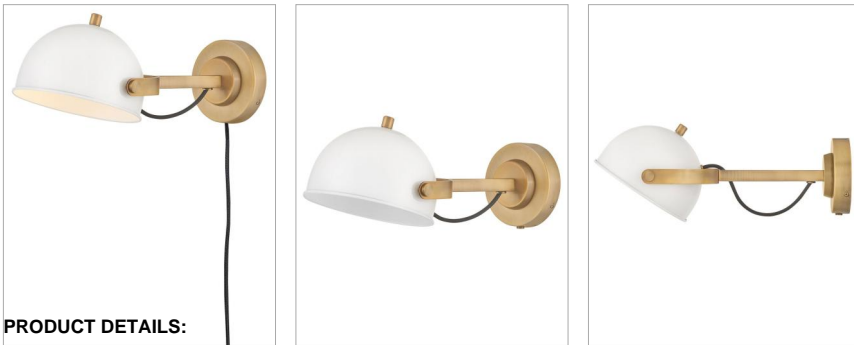

SPENCE

46470CI-HB

MEDIUM ADJUSTABLE SINGLE LIGHT SCONCE

A modern bedside sconce with a vintage feel, Spence's adjustable, rotating shade, painted white interior, and convenient on/off switch create the ideal reading or task light. Heritage Brass details and removable, black, fabric-wrapped cord complement a Black Oxide or Chalk White finish.

DETAILS	
FINISH:	Chalk White
MATERIAL:	Steel
SHADE:	Metal
DIMMABLE:	No

DIMENSIONS	
WIDTH:	7.3"
HEIGHT:	6.8"
WEIGHT:	3.4lb
BACK PLATE:	5" Dia.
EXTENSION:	16.5"
TOP TO OUTLET:	4"

LIGHT SOURCE	
LIGHT SOURCE:	Socketed
WATTAGE:	1-5w Cand. LED, 60w Equiv.
VOLTAGE:	120v

SHIPPING	
CARTON LENGTH:	20
CARTON WIDTH:	10.8
CARTON HEIGHT:	13
CARTON WEIGHT:	6.2

PRODUCT DETAILS:

- Mounting hardware is hidden on the back plate to ensure a clean silhouette
- Suitable for use in dry (indoor) locations as defined by NEC and CEC. Meets United States UL Underwriters Laboratories & CSA Canadian Standards Association Product Safety Standards.
- Ideal for vintage filament bulbs (not included)
- Can be hard-wired or mounted with fabric-covered plug-in cord.
- Can be hard wired or mounted with included plug-in cord
- Sconces are fully adjustable both left or right and up or down.
- Merging the best of traditional and modern elements with a sophisticated and streamlined look
- Optional cord cover available, 6938HB