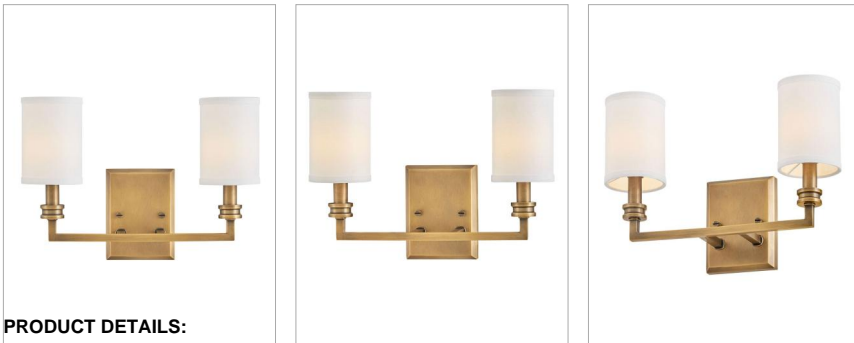

MOORE

46412HB

MEDIUM SCONCE

A modern interpretation of traditional torch sconces, Moore's square stems and beveled back plate are complemented by decorative cast details. Off-white linen shades accentuated by top and bottom binding create a sophisticated, tailored look.

DETAILS	
FINISH:	Heritage Brass
MATERIAL:	Steel
GLASS:	Etched Opal
SHADE:	Off White Linen
DIMMABLE:	No

DIMENSIONS	
WIDTH:	15"
HEIGHT:	10.5"
WEIGHT:	1.9lb
BACK PLATE:	4.5"W X 6"H
EXTENSION:	6.5"
TOP TO OUTLET:	7.5"

LIGHT SOURCE	
LIGHT SOURCE:	Socketed
WATTAGE:	2-5w Cand. LED, 40w Equiv.
VOLTAGE:	120v

SHIPPING	
CARTON LENGTH:	18.5
CARTON WIDTH:	10
CARTON HEIGHT:	12
CARTON WEIGHT:	3.5

PRODUCT DETAILS:

- Suitable for use in dry (indoor) locations as defined by NEC and CEC. Meets United States UL Underwriters Laboratories & CSA Canadian Standards Association Product Safety Standards.
- Ideal for vintage filament bulbs (not included)
- Merging the best of traditional and modern elements with a sophisticated and streamlined look