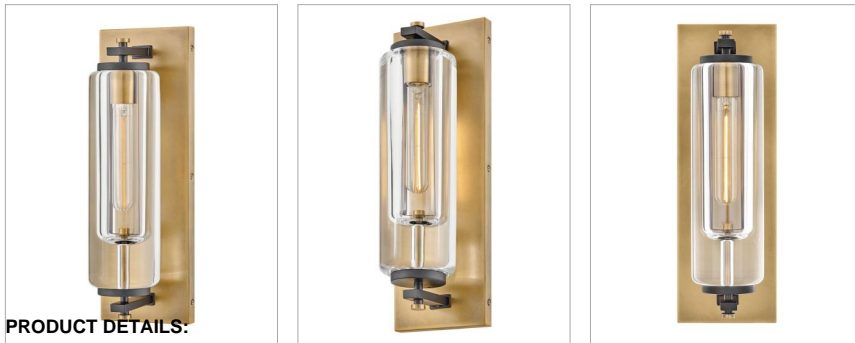

LOURDE

28920HB-LL

MEDIUM WALL MOUNT LANTERN

Solid and robust, Lourde's name says it all. Heavy, layered glass, cast in soft cylindrical shapes, creates captivating reflections and refractions to illuminate any outdoor or indoor space with a warm glow. The modern, industrial details paired with the Black and Heritage brass finishes make a bold statement among any aesthetic.

DETAILS	
FINISH:	Heritage Brass
MATERIAL:	Aluminum
GLASS:	Clear
DIMMABLE:	No

DIMENSIONS	
WIDTH:	6"
HEIGHT:	18"
WEIGHT:	18.3lb
BACK PLATE:	6"W X 18"H
EXTENSION:	5.8"
TOP TO OUTLET:	9"

LIGHT SOURCE	
LIGHT SOURCE:	Socketed
LED NAME:	E26T102247CL
VOLTAGE:	120v
INCANDESCENT EQUIVALENCY:	1 x 25w
DIMMABLE:	No

SHIPPING	
CARTON LENGTH:	21.3
CARTON WIDTH:	21.3
CARTON HEIGHT:	9
CARTON WEIGHT:	20.1

PRODUCT DETAILS:

- Mounting hardware is hidden on the back plate to ensure a clean silhouette
- Suitable for use in wet (outdoor direct rain) locations as defined by NEC and CEC. Meets United States UL Underwriters Laboratories & CSA Canadian Standards Association Product Safety Standards
- Meets California Energy Commission Title regulations/JA8 when using the included LED bulb
- Install as a downlight only.
- Suitable for use in both interior and outdoor spaces.
- 2-year finish warranty
- LED Bulbs carry a 3-year limited warranty
- Bold lines and a clean, minimalist style complement contemporary architecture