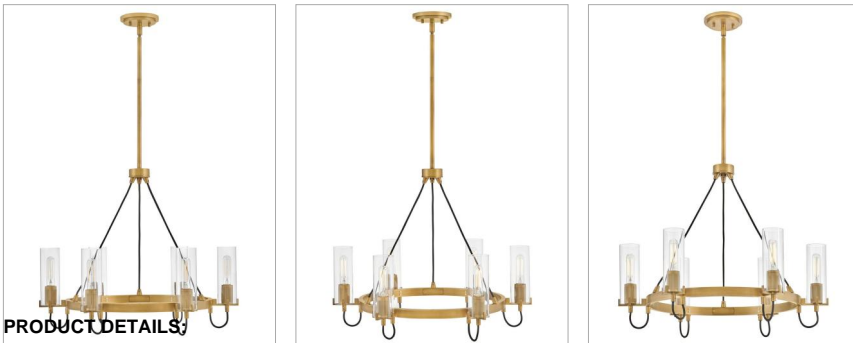

RYDEN

37855HB

MEDIUM CHANDELIER

A versatile stunner, Ryden's elongated, clear glass shades envelop its bulbs, held by heavy cast prongs and ribbed details. Black, fabric-wrapped cords perfectly complement Heritage Brass, Black, and Brushed Nickel finishes.

DETAILS	
FINISH:	Heritage Brass
MATERIAL:	Steel
GLASS:	Clear
SLOPE DEGREE:	90
DIMMABLE:	No

DIMENSIONS	
WIDTH:	28"
HEIGHT:	22.3"
WEIGHT:	17.2lb

LIGHT SOURCE	
LIGHT SOURCE:	Socketed
WATTAGE:	6-7w Med. LED, 60w Equiv.
VOLTAGE:	120v

MOUNTING	
CANOPY:	5.5" Dia.
LEAD WIRE:	1 X 120"
MAX HEIGHT:	55.5

SHIPPING	
CARTON LENGTH:	31.8
CARTON WIDTH:	31.8
CARTON HEIGHT:	9.3
CARTON WEIGHT:	24.5

- This fixture includes multiple down stems in various lengths to customize the installation height of the fixture, including one 6" stem and two 12" stems
- Suitable for use in dry (indoor) locations as defined by NEC and CEC. Meets United States UL Underwriters Laboratories & CSA Canadian Standards Association Product Safety Standards.
- This item may be hung on a sloped ceiling
- Shown with T-style bulbs (not included)
- Classic, elegant lines and timeless details enhance a traditional space