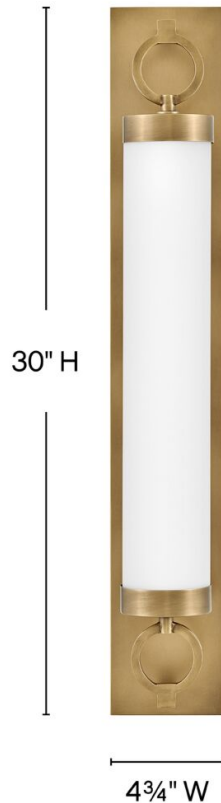

lisa mcdennon
COLLECTION