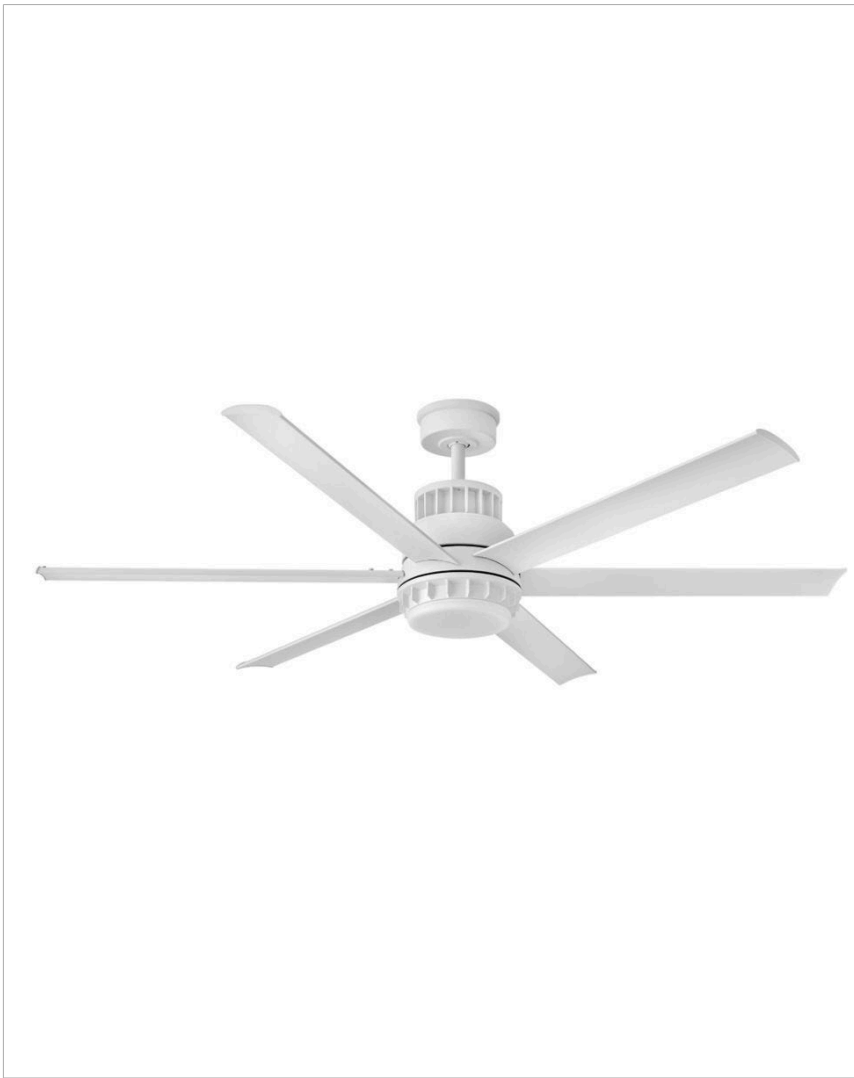

DRAFTSMAN

905360FMW-LWD

DRAFTSMAN 60" LED FAN

DETAILS	
FAN FINISH:	Matte White
GLASS:	White Frosted
BLADE COUNT:	6
SLOPE DEGREE:	20

DIMENSIONS	
WIDTH:	60"
HEIGHT:	17"

LIGHT SOURCE	
VOLTAGE:	120v

MOUNTING	
CANOPY:	6.5" Dia
LEAD WIRE:	1 X 76"

Draftsman's updated transitional form ties perfectly into any space while delivering superior performance. Matte White and Matte Black finish options enhance Draftsman's industrial-inspired design to complement indoor and outdoor spaces alike. With integrated LED and DC motor technology, Draftsman delivers excellent energy efficiency. For lower ceilings, a flush mount kit is an accessory option for easy customization. Operated by the HIRO control or WiFi-compatible with the Hinkley app.

PRODUCT DETAILS:

- This item includes a 6" down rod. Other various lengths of down rods are available and sold separately to customize the installation height.
- Suitable for use in wet (interior direct splash and outdoor direct rain or sprinkler) locations as defined by NEC and CEC. Meets United States UL Underwriters Laboratories.
- This item may be hung on a sloped ceiling
- Powered by a highly efficient and quiet DC motor
- WiFi compatibility with included fan control
- Fan Control included, HIRO Control - 6 Speed Reversing
- LED components carry a 5-year limited warranty
- Motor carries a lifetime warranty