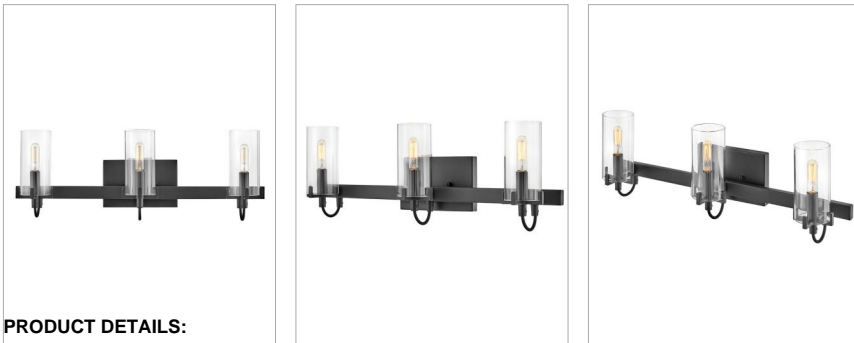

RYDEN

58063BK

THREE LIGHT VANITY

A versatile beauty, Ryden is perfect for an array of interiors, including updated traditional and transitional décor. Distinguished details include heavy cast prongs that hold clear glass shades.

DETAILS	
FINISH:	Black
MATERIAL:	Steel
GLASS:	Clear

DIMENSIONS	
WIDTH:	23"
HEIGHT:	8.3"
WEIGHT:	3.8lb
BACK PLATE:	7"W X 4.5"H
EXTENSION:	5.5"
TOP TO OUTLET:	4.75"

LIGHT SOURCE	
LIGHT SOURCE:	LED Lamp
WATTAGE:	3-5w Cand. LED, 60w Equiv.
VOLTAGE:	120v

SHIPPING	
CARTON LENGTH:	25.8
CARTON WIDTH:	7.9
CARTON HEIGHT:	10.6
CARTON WEIGHT:	5.4

PRODUCT DETAILS:

- This fixture must be installed with shades/glass facing up toward the ceiling.
- Suitable for use in damp locations as defined by NEC and CEC. Meets United States UL Underwriters Laboratories & CSA Canadian Standards Association Product Safety Standards
- Shown with T-style bulbs (not included)
- Merging the best of traditional and modern elements, with a sophisticated and streamlined look
- Striking black finish enhances design