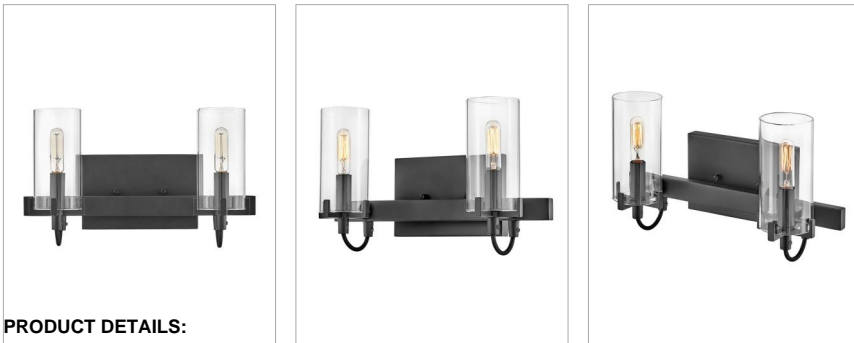

RYDEN

58062BK

TWO LIGHT VANITY

A versatile beauty, Ryden is perfect for an array of interiors, including updated traditional and transitional décor. Distinguished details include heavy cast prongs that hold clear glass shades.

DETAILS	
FINISH:	Black
MATERIAL:	Steel
GLASS:	Clear

DIMENSIONS	
WIDTH:	13.8"
HEIGHT:	8.3"
WEIGHT:	2.8lb
BACK PLATE:	7"W X 4.5"H
EXTENSION:	5.5"
TOP TO OUTLET:	4.75"

LIGHT SOURCE	
LIGHT SOURCE:	LED Lamp
WATTAGE:	2-5w Cand. LED, 60w Equiv.
VOLTAGE:	120v

SHIPPING	
CARTON LENGTH:	16.3
CARTON WIDTH:	7.9
CARTON HEIGHT:	10.6
CARTON WEIGHT:	3.8

PRODUCT DETAILS:

- This fixture must be installed with shades/glass facing up toward the ceiling.
- Suitable for use in damp locations as defined by NEC and CEC. Meets United States UL Underwriters Laboratories & CSA Canadian Standards Association Product Safety Standards
- Shown with T-style bulbs (not included)
- Merging the best of traditional and modern elements, with a sophisticated and streamlined look
- Striking black finish enhances design