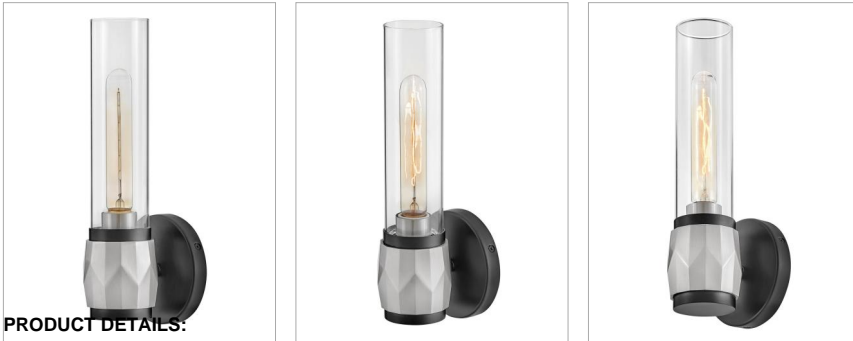

ELLISON

57080BK-BN

MEDIUM SINGLE LIGHT VANITY

Ellison embodies refined elegance. A beautifully faceted die-cast cuff is the centerpiece of the design and pairs beautifully with clear glass and dual finish combinations. Ellison adds the signature finishing touch to interior settings, spanning transitional to updated traditional.

DETAILS

FINISH:	Black
MATERIAL:	Steel
GLASS:	Clear
DIMMABLE:	YES - WITH DIMMABLE LAMP (NOT INCLUDED)

DIMENSIONS

WIDTH:	5"
HEIGHT:	13.5"
WEIGHT:	2.6lb
BACK PLATE:	5" Dia.
EXTENSION:	4.8"
TOP TO OUTLET:	11"

LIGHT SOURCE

LIGHT SOURCE:	Socketed
WATTAGE:	1-10w Med. LED, 60w Equiv.
VOLTAGE:	120v

SHIPPING

CARTON LENGTH:	19.8
CARTON WIDTH:	8.3
CARTON HEIGHT:	8.5
CARTON WEIGHT:	3.7

PRODUCT DETAILS:

- Fixture can be mounted either up or down
- Suitable for use in damp locations as defined by NEC and CEC. Meets United States UL Underwriters Laboratories & CSA Canadian Standards Association Product Safety Standards.
- T9 or T10 bulbs required (not included)
- Merging the best of traditional and modern elements with a sophisticated and streamlined look
- Mounting hardware is hidden on the back plate to ensure a clean silhouette