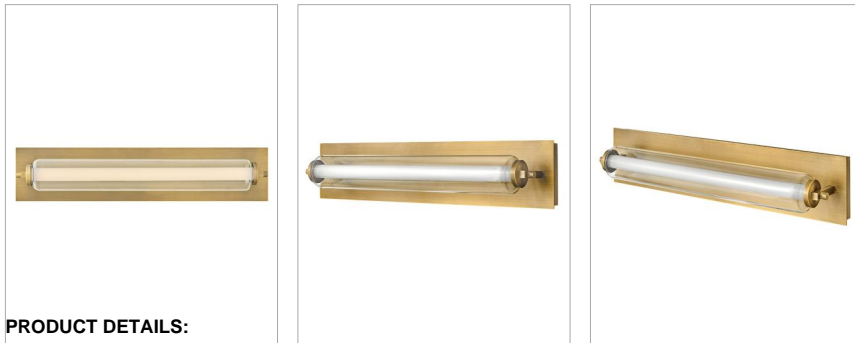

### MEDIUM LED VANITY

Lucien possesses a refined architectural style for updated traditional and transitional interiors. The integrated LED light source is layered within a cylindrical-shaped clear outer glass and is designed to stand out against a Lacquered Brass or Black backplate for a bold, rich, and timeless look. For added customization, this sconce can be mounted horizontally or vertically.

DETAILS	
FINISH:	Lacquered Brass
MATERIAL:	Steel
GLASS:	Clear & Etched Opal
DIMMABLE:	YES - CL TYPE DIMMER (SSL7A)

DIMENSIONS	
WIDTH:	24"
HEIGHT:	5"
WEIGHT:	7lb
BACK PLATE:	23.75"W X 4.75"H
EXTENSION:	4.8"
TOP TO OUTLET:	2.5"

LIGHT SOURCE	
LIGHT SOURCE:	Integrated LED
LED NAME:	D50060
WATTAGE:	20w LED *Included
VOLTAGE:	120v
COLOR TEMP:	3000
CRI:	90
INCANDESCENT EQUIVALENCY:	2 x 75w
DIMMABLE:	YES - CL TYPE DIMMER (SSL7A)

SHIPPING	
CARTON LENGTH:	27.5
CARTON WIDTH:	11
CARTON HEIGHT:	8.5
CARTON WEIGHT:	9