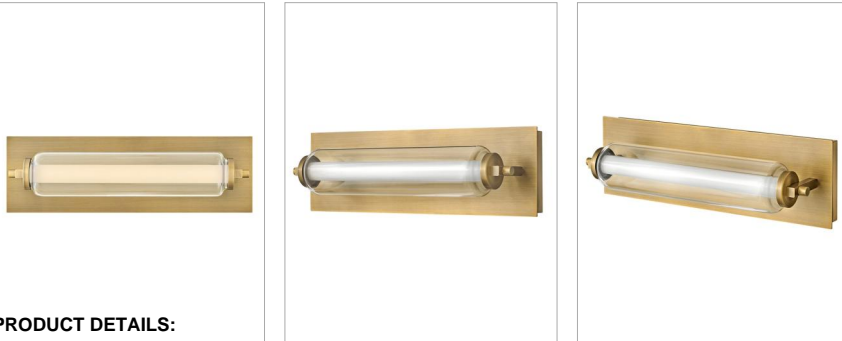

LUCIEN

52020LCB

SMALL LED VANITY

Lucien possesses a refined architectural style for updated traditional and transitional interiors. The integrated LED light source is layered within a cylindrical-shaped clear outer glass and is designed to stand out against a Lacquered Brass or Black backplate for a bold, rich, and timeless look. For added customization, this sconce can be mounted horizontally or vertically.

DETAILS	
FINISH:	Lacquered Brass
MATERIAL:	Steel
GLASS:	Clear & Etched Opal
DIMMABLE:	YES - CL TYPE DIMMER (SSL7A)

DIMENSIONS	
WIDTH:	5"
HEIGHT:	16.5"
WEIGHT:	5lb
BACK PLATE:	15.75"W X 4.75"H
EXTENSION:	4.8"
TOP TO OUTLET:	2.5"

LIGHT SOURCE	
LIGHT SOURCE:	Integrated LED
LED NAME:	D50060
WATTAGE:	12w LED *Included
VOLTAGE:	120v
COLOR TEMP:	3000
CRI:	90
INCANDESCENT EQUIVALENCY:	1 x 100w
DIMMABLE:	YES - CL TYPE DIMMER (SSL7A)

SHIPPING	
CARTON LENGTH:	19.5
CARTON WIDTH:	11
CARTON HEIGHT:	8.5
CARTON WEIGHT:	6.7

PRODUCT DETAILS:

- Fixture can be mounted horizontally or vertically
- Suitable for use in damp locations as defined by NEC and CEC. Meets United States UL Underwriters Laboratories & CSA Canadian Standards Association Product Safety Standards
- Meets California Energy Commission 2013 & 2016 Title regulations/JA8
- LED components carry a 5-year limited warranty
- Merging the best of traditional and modern elements, with a sophisticated and streamlined look
- Classic gleaming light brass finish