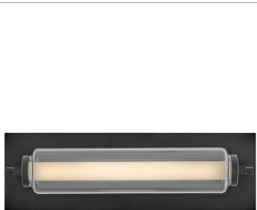

PRODUCT DETAILS:

- Fixture can be mounted horizontally or vertically
- Suitable for use in damp locations as defined by NEC and CEC. Meets United States UL Underwriters Laboratories & CSA Canadian Standards Association Product Safety Standards
- Meets California Energy Commission 2013 & 2016 Title regulations/JA8
- LED components carry a 5-year limited warranty
- Merging the best of traditional and modern elements, with a sophisticated and streamlined look
- Striking black finish enhances design

HINKLEY

HINKLEY
33000 Pin Oak Parkway
Avon Lake, OH 44012

PHONE: (440) 653-5500
Toll Free: 1 (800) 446-5539

hinkley.com