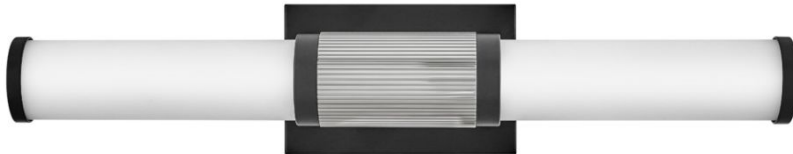

ZEVI

50062BK-CM

MEDIUM LED VANITY

A timeless and tailored design with versatile, two-toned finish options ensures Zevi will shine among various décors. Both industrial in form and transitional in style, Zevi features a striking, signature ribbed cuff that centers an etched opal glass baton. This integrated LED sconce can be mounted vertically and horizontally.

DETAILS	
FINISH:	Black with Chrome accents
MATERIAL:	Steel
GLASS:	Etched Opal

DIMENSIONS	
WIDTH:	22.8"
HEIGHT:	4.5"
WEIGHT:	3.3lb
BACK PLATE:	7"W X 4.5"H
EXTENSION:	3.8"
TOP TO OUTLET:	2.25"

LIGHT SOURCE	
LIGHT SOURCE:	Integrated LED
LED NAME:	D50060
VOLTAGE:	120v
COLOR TEMP:	3000
CRI:	90
INCANDESCENT EQUIVALENCY:	2 x 75w
DIMMABLE:	Yes - CL Type Dimmer (SSL7A)

SHIPPING	
CARTON LENGTH:	27.3
CARTON WIDTH:	7.5
CARTON HEIGHT:	11.5
CARTON WEIGHT:	5

- Fixture can be mounted horizontally or vertically
- Suitable for use in damp locations as defined by NEC and CEC. Meets United States UL Underwriters Laboratories & CSA Canadian Standards Association Product Safety Standards
- Fixture is ADA compliant and adheres to the standards and guidelines listed by the Americans with Disabilities Act
- Meets California Energy Commission 2013 & 2016 Title regulations/JA8
- LED components carry a 5-year limited warranty
- Merging the best of traditional and modern elements, with a sophisticated and streamlined look
- Striking black finish enhances design