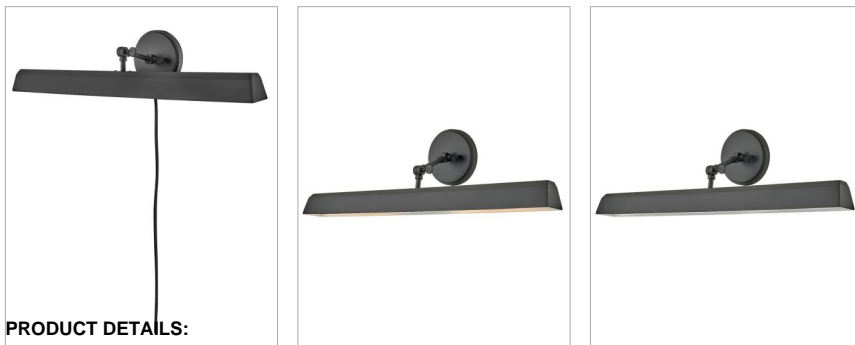

### LARGE ACCENT LIGHT

The perfect fixture for any space, Arti embodies simple elegance with its functional, streamlined design. Inspired by a traditional articulating light, Arti comes fully adjustable as a sconce, pendant or picture light updated with well-designed, practical details. Picture lights come with a removable fabric cord and optional cord covers.

DETAILS	
FINISH:	Black
MATERIAL:	Steel

DIMENSIONS	
WIDTH:	30"
HEIGHT:	7.3"
WEIGHT:	5.5lb
BACK PLATE:	6" Dia.
EXTENSION:	7.3"
TOP TO OUTLET:	3"

LIGHT SOURCE	
LIGHT SOURCE:	LED Lamp
WATTAGE:	2-10w Med. LED, 60 Equiv.
VOLTAGE:	120v

#### PRODUCT DETAILS:

- Suitable for use in dry (indoor) locations as defined by NEC and CEC. Meets United States UL Underwriters Laboratories & CSA Canadian Standards Association Product Safety Standards
- Can be hard wired or mounted with fabric covered plug-in cord.
- Fully adjustable up or down
- Classic, elegant lines and timeless details enhance a traditional space
- Optional cord cover available, 6938BK
- All dimensions listed are as shown.
- Striking black finish enhances design