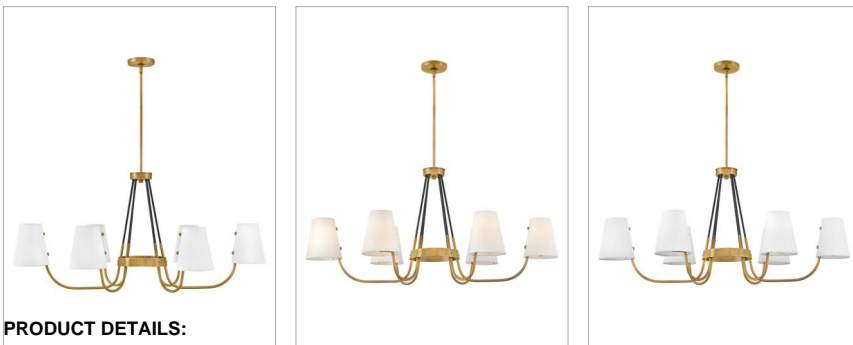

ASTON

37388HB

SIX LIGHT LINEAR

Aston breathes true tradition. Elegantly curved arms in contrasting finishes meet tapered offset shades. Exuding classic style, Aston is available in a Heritage Brass with Black finish.

DETAILS	
FINISH:	Heritage Brass
MATERIAL:	Steel
SHADE:	Off-White Fabric
SLOPE DEGREE:	90

DIMENSIONS	
WIDTH:	24"
HEIGHT:	27.8"
DEPTH:	23
WEIGHT:	9.6lb

LIGHT SOURCE	
LIGHT SOURCE:	LED Lamp
WATTAGE:	6-5w Cand. LED, 60w Equiv.
VOLTAGE:	120v

MOUNTING	
CANOPY:	5" Dia.
LEAD WIRE:	1 X 120"
MAX HEIGHT:	53.8

SHIPPING	
CARTON LENGTH:	43.5
CARTON WIDTH:	21.5
CARTON HEIGHT:	25.3
CARTON WEIGHT:	24.8

PRODUCT DETAILS:

- This stem hung fixture may be hung on a sloped ceiling
- This fixture includes multiple down stems in various lengths to customize the installation height of the fixture, including one 6" stem and two 12" stems.
- Suitable for use in dry (indoor) locations as defined by NEC and CEC. Meets United States UL Underwriters Laboratories & CSA Canadian Standards Association Product Safety Standards
- Classic, elegant lines and timeless details enhance a traditional space
- Classic gleaming light brass finish