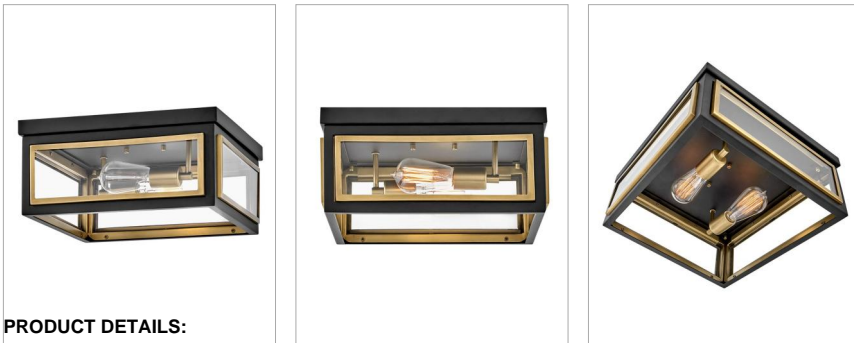

### MEDIUM FLUSH MOUNT

Traditional in style, and unique in character, Shaw is distinguished by its dramatic frame and enchanting design elements. Robust clear glass panels, the rich two-tone finish combination, and a captivating fine chain detail unite to deliver dashing heritage charm.

DETAILS	
FINISH:	Black
MATERIAL:	Steel
GLASS:	Clear

DIMENSIONS	
WIDTH:	14"
HEIGHT:	6.5"
WEIGHT:	11lb

LIGHT SOURCE	
LIGHT SOURCE:	LED Lamp
WATTAGE:	2-10w Med. LED
VOLTAGE:	120v

MOUNTING	
CANOPY:	14" Sq.

SHIPPING	
CARTON LENGTH:	17.3
CARTON WIDTH:	17.3
CARTON HEIGHT:	9.8
CARTON WEIGHT:	12.6